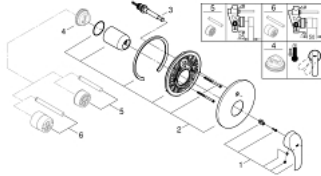

## 19 450 002 EUROSMART SINGLE-LEVER BATH MIXER

### PRODUCT DESCRIPTION

- set for final installation for
- 33 961 000, 33 963 000, 33 965 000, 35 501 000
- without concealed body
- metal lever
- GROHE StarLight chrome finish
- GROHE FastFixation covered fixation
- automatic diverter: bath/shower
- escutcheon- and shaft-sealing
- metal wall escutcheon

### SPARE PARTS

- 1: Lever (Order-nr. 46903000)
- 2: Escutcheon (Order-nr. 46905000)
- 3: Diverter (Order-nr. 46737000)
- 4: Temperature limiter (Order-nr. 46308000)\*
- 5: Extension set (Order-nr. 46191000)\*
- 6: Extension set (Order-nr. 46343000)\*