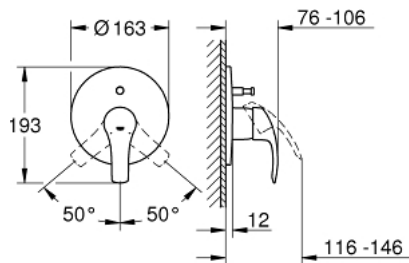

## 19 450 002 EUROSMART SINGLE-LEVER BATH MIXER

### PRODUCT DESCRIPTION

- set for final installation for
- 33 961 000, 33 963 000, 33 965 000, 35 501 000
- without concealed body
- metal lever
- GROHE StarLight chrome finish
- GROHE FastFixation covered fixation
- automatic diverter: bath/shower
- escutcheon- and shaft-sealing
- metal wall escutcheon

### SPARE PARTS

- 1: Lever (Order-nr. 46903000)
- 2: Escutcheon (Order-nr. 46905000)
- 3: Diverter (Order-nr. 46737000)
- 4: Temperature limiter (Order-nr. 46308000)\*
- 5: Extension set (Order-nr. 46191000)\*
- 6: Extension set (Order-nr. 46343000)\*