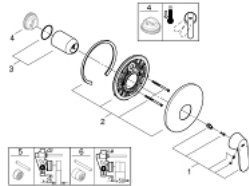

19 383 000 EUROSMART COSMOPOLITAN SINGLE-LEVER SHOWER MIXER

PRODUCT DESCRIPTION

- Colour: chrome
- set for final installation for 35 501 000
- without concealed body
- metal lever
- GROHE Long-Life finish
- escutcheon- and shaft-sealing
- wall escutcheon
- covered fixing

19 383 000 EUROSMART COSMOPOLITAN SINGLE-LEVER SHOWER MIXER

SPARE PARTS, November 2015 – now

- 1: Lever (Order-nr. 46682000)
 - 2: Escutcheon (Order-nr. 46904000)
 - 3: Shield (Order-nr. 02693000)
 - 4: Temperature limiter (Order-nr. 46308000)*
 - 5: Extension set (Order-nr. 46191000)*
 - 6: Extension set (Order-nr. 46343000)*
- * Optional accessories