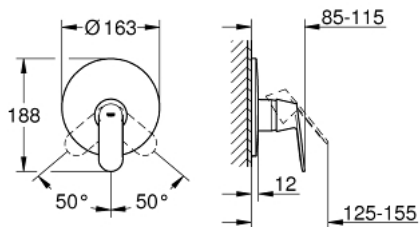

19 383 000 EUROSMART COSMOPOLITAN SINGLE-LEVER SHOWER MIXER

PRODUCT DESCRIPTION

- Colour: chrome
- set for final installation for 35 501 000
- without concealed body
- metal lever
- GROHE Long-Life finish
- escutcheon- and shaft-sealing
- wall escutcheon
- covered fixing

19 383 000 EUROSMART COSMOPOLITAN SINGLE-LEVER SHOWER MIXER

SPARE PARTS, November 2015 – now

- 1: Lever (Order-nr. 46682000)
 - 2: Escutcheon (Order-nr. 46904000)
 - 3: Shield (Order-nr. 02693000)
 - 4: Temperature limiter (Order-nr. 46308000)*
 - 5: Extension set (Order-nr. 46191000)*
 - 6: Extension set (Order-nr. 46343000)*
- * Optional accessories