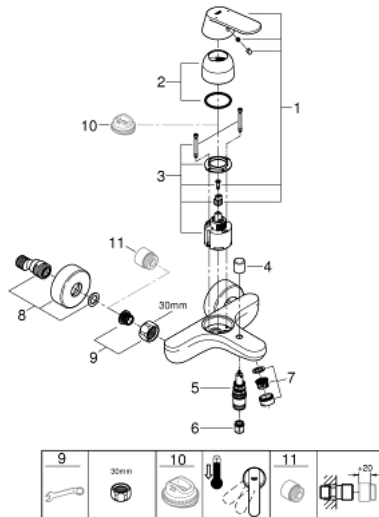

32 831 000 EUROSMART COSMOPOLITAN SINGLE-LEVER BATH MIXER 1/2"

PRODUCT DESCRIPTION

- wall mounted
- metal lever
- **GROHE SilkMove** 46 mm ceramic cartridge
- **GROHE StarLight** chrome finish
- adjustable flow rate limiter
- adjustable minimum flow rate approx. 2.5 l/min
- automatic diverter: bath/shower
- mousseur
- integrated non-return valve in the shower outlet 1/2"
- S-unions
- protected against backflow
- optional temperature limiter ref. no. 46 308
- acoustic group I in accordance with DIN 4109

32 831 000 EUROSMART COSMOPOLITAN SINGLE-LEVER BATH MIXER 1/2"

SPARE PARTS

- 1: Lever (Order-nr. 46682000)
- 2: Cap (Order-nr. 46427000)
- 3: Cartridge (Order-nr. 46048000)
- 4: Diverter knob (Order-nr. 64309000)
- 5: Diverter (Order-nr. 65655000)
- 6: Non-return valve (Order-nr. 08565000)
- 7: Mousseur (Order-nr. 13952000)
- 8: S-union (Order-nr. 12662000)
- 9: Screw connection 1/2" (Order-nr. 45044000)
- 10: Temperature limiter (Order-nr. 46308000)*
- 11: Extension 3/4", 20 mm (Order-nr. 0713000M)*