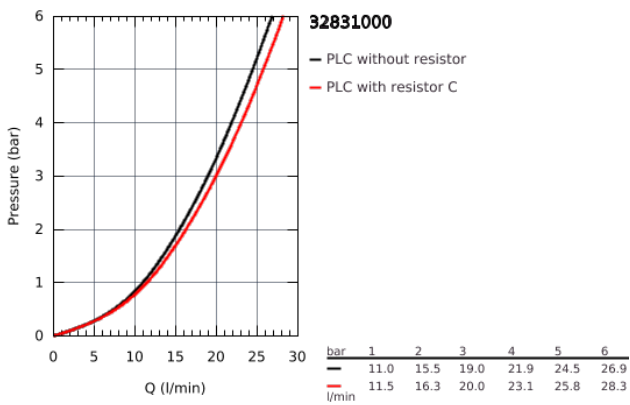

32 831 000 EUROSMART COSMOPOLITAN SINGLE-LEVER BATH MIXER 1/2"

PRODUCT DESCRIPTION

- wall mounted
- metal lever
- **GROHE SilkMove** 46 mm ceramic cartridge
- **GROHE StarLight** chrome finish
- adjustable flow rate limiter
- adjustable minimum flow rate approx. 2.5 l/min
- automatic diverter: bath/shower
- mousseur
- integrated non-return valve in the shower outlet 1/2"
- S-unions
- protected against backflow
- optional temperature limiter ref. no. 46 308
- acoustic group I in accordance with DIN 4109

32 831 000 EUROSMART COSMOPOLITAN SINGLE-LEVER BATH MIXER 1/2"

SPARE PARTS

- 1: Lever (Order-nr. 46682000)
- 2: Cap (Order-nr. 46427000)
- 3: Cartridge (Order-nr. 46048000)
- 4: Diverter knob (Order-nr. 64309000)
- 5: Diverter (Order-nr. 65655000)
- 6: Non-return valve (Order-nr. 08565000)
- 7: Mousseur (Order-nr. 13952000)
- 8: S-union (Order-nr. 12662000)
- 9: Screw connection 1/2" (Order-nr. 45044000)
- 10: Temperature limiter (Order-nr. 46308000)*
- 11: Extension 3/4", 20 mm (Order-nr. 0713000M)*