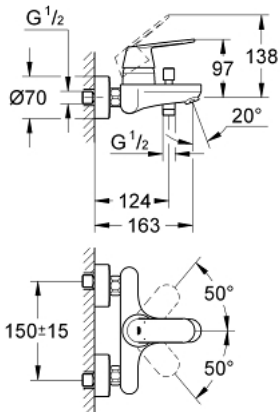

32 831 000 EUROSMART COSMOPOLITAN SINGLE-LEVER BATH MIXER 1/2"

PRODUCT DESCRIPTION

- wall mounted
- metal lever
- **GROHE SilkMove** 46 mm ceramic cartridge
- **GROHE StarLight** chrome finish
- adjustable flow rate limiter
- adjustable minimum flow rate approx. 2.5 l/min
- automatic diverter: bath/shower
- mousseur
- integrated non-return valve in the shower outlet 1/2"
- S-unions
- protected against backflow
- optional temperature limiter ref. no. 46 308
- acoustic group I in accordance with DIN 4109

32 831 000 EUROSMART COSMOPOLITAN SINGLE-LEVER BATH MIXER 1/2"

SPARE PARTS

- 1: Lever (Order-nr. 46682000)
- 2: Cap (Order-nr. 46427000)
- 3: Cartridge (Order-nr. 46048000)
- 4: Diverter knob (Order-nr. 64309000)
- 5: Diverter (Order-nr. 65655000)
- 6: Non-return valve (Order-nr. 08565000)
- 7: Mousseur (Order-nr. 13952000)
- 8: S-union (Order-nr. 12662000)
- 9: Screw connection 1/2" (Order-nr. 45044000)
- 10: Temperature limiter (Order-nr. 46308000)*
- 11: Extension 3/4", 20 mm (Order-nr. 0713000M)*