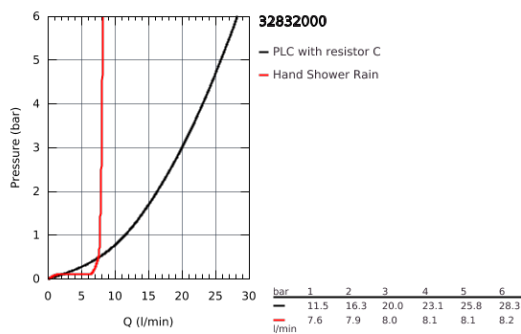

32 832 000 EUROSMART COSMOPOLITAN SINGLE-LEVER BATH/SHOWER MIXER 1/2"

PRODUCT DESCRIPTION

- wall mounted
- metal lever
- **GROHE SilkMove** 46 mm ceramic cartridge
- **GROHE StarLight** chrome finish
- adjustable flow rate limiter
- automatic diverter: bath/shower
- mousseur
- integrated non-return valve
in the shower outlet 1/2"
- S-unions
- protected against backflow
- optional temperature limiter (46 308 000)
- with shower set
- Euphoria Cosmopolitan hand shower (27 367)
- wall shower holder (27 056)
- Relaxflex hose 1500 mm 1/2" x 1/2" (28 151)

32 832 000 EUROSMART COSMOPOLITAN SINGLE-LEVER BATH/SHOWER MIXER 1/2"

SPARE PARTS

- 1: Lever (Order-nr. 46682000)
- 2: Shield for cross handle (Order-nr. 46427000)
- 3: Cartridge (Order-nr. 46048000)
- 4: Diverter knob (Order-nr. 64309000)
- 5: Diverter (Order-nr. 65655000)
- 6: Non-return valve (Order-nr. 08565000)
- 7: Flow restrictor (Order-nr. 13952000)
- 8: Screw joint (Order-nr. 45044000)
- 9: S-union (Order-nr. 12662000)
- 10: Strainer (Order-nr. 0700200M)
- 11: Temperature limiter (Order-nr. 46308000)*
- 12: Extension 3/4", 20 mm (Order-nr. 0713000M)*
- 13: Special Spanner (Order-nr. 19377000)*