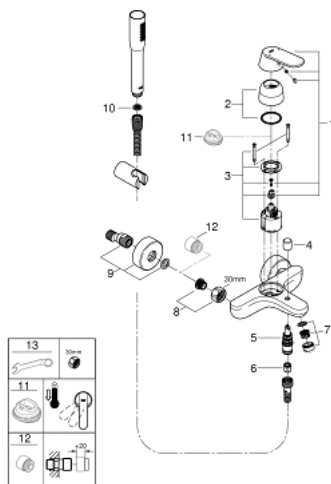

32 832 000 EUROSMART COSMOPOLITAN SINGLE-LEVER BATH/SHOWER MIXER 1/2"

PRODUCT DESCRIPTION

- wall mounted
- metal lever
- **GROHE SilkMove** 46 mm ceramic cartridge
- **GROHE StarLight** chrome finish
- adjustable flow rate limiter
- automatic diverter: bath/shower
- mousseur
- integrated non-return valve
in the shower outlet 1/2"
- S-unions
- protected against backflow
- optional temperature limiter (46 308 000)
- with shower set
- Euphoria Cosmopolitan hand shower (27 367)
- wall shower holder (27 056)
- Relaxflex hose 1500 mm 1/2" x 1/2" (28 151)

32 832 000 EUROSMART COSMOPOLITAN SINGLE-LEVER BATH/SHOWER MIXER 1/2"

SPARE PARTS

- 1: Lever (Order-nr. 46682000)
- 2: Shield for cross handle (Order-nr. 46427000)
- 3: Cartridge (Order-nr. 46048000)
- 4: Diverter knob (Order-nr. 64309000)
- 5: Diverter (Order-nr. 65655000)
- 6: Non-return valve (Order-nr. 08565000)
- 7: Flow restrictor (Order-nr. 13952000)
- 8: Screw joint (Order-nr. 45044000)
- 9: S-union (Order-nr. 12662000)
- 10: Strainer (Order-nr. 0700200M)
- 11: Temperature limiter (Order-nr. 46308000)*
- 12: Extension 3/4", 20 mm (Order-nr. 0713000M)*
- 13: Special Spanner (Order-nr. 19377000)*