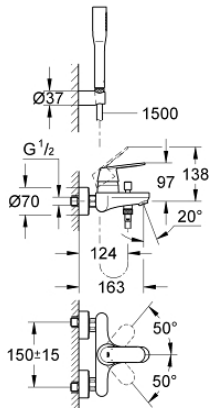

32 832 000 EUROSMART COSMOPOLITAN SINGLE-LEVER BATH/SHOWER MIXER 1/2"

PRODUCT DESCRIPTION

- wall mounted
- metal lever
- **GROHE SilkMove** 46 mm ceramic cartridge
- **GROHE StarLight** chrome finish
- adjustable flow rate limiter
- automatic diverter: bath/shower
- mousseur
- integrated non-return valve
in the shower outlet 1/2"
- S-unions
- protected against backflow
- optional temperature limiter (46 308 000)
- with shower set
- Euphoria Cosmopolitan hand shower (27 367)
- wall shower holder (27 056)
- Relaxflex hose 1500 mm 1/2" x 1/2" (28 151)

32 832 000 EUROSMART COSMOPOLITAN SINGLE-LEVER BATH/SHOWER MIXER 1/2"

SPARE PARTS

- 1: Lever (Order-nr. 46682000)
- 2: Shield for cross handle (Order-nr. 46427000)
- 3: Cartridge (Order-nr. 46048000)
- 4: Diverter knob (Order-nr. 64309000)
- 5: Diverter (Order-nr. 65655000)
- 6: Non-return valve (Order-nr. 08565000)
- 7: Flow restrictor (Order-nr. 13952000)
- 8: Screw joint (Order-nr. 45044000)
- 9: S-union (Order-nr. 12662000)
- 10: Strainer (Order-nr. 0700200M)
- 11: Temperature limiter (Order-nr. 46308000)*
- 12: Extension 3/4", 20 mm (Order-nr. 0713000M)*
- 13: Special Spanner (Order-nr. 19377000)*