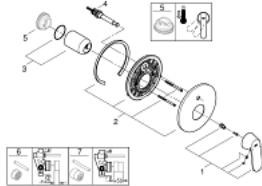

### PRODUCT DESCRIPTION

- Colour: chrome
- set for final installation for
- 33 961 000, 33 963 000, 33 965 000, 35 501 000
- without concealed body
- metal lever
- GROHE Long-Life finish
- automatic diverter: bath/shower
- escutcheon- and shaft-sealing
- wall escutcheon
- covered fixing

### SPARE PARTS, November 2015 – now

- 1: Lever (Order-nr. 46682000)
- 2: Escutcheon (Order-nr. 46905000)
- 3: Shield (Order-nr. 02693000)
- 4: Diverter (Order-nr. 46737000)
- 5: Temperature limiter (Order-nr. 46308000)\*
- 6: Extension set (Order-nr. 46191000)\*
- 7: Extension set (Order-nr. 46343000)\*