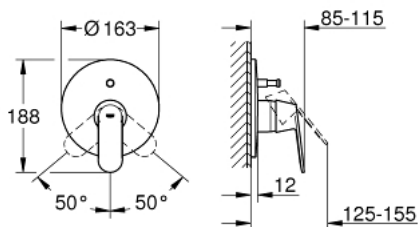

### PRODUCT DESCRIPTION

- Colour: chrome
- set for final installation for
- 33 961 000, 33 963 000, 33 965 000, 35 501 000
- without concealed body
- metal lever
- GROHE Long-Life finish
- automatic diverter: bath/shower
- escutcheon- and shaft-sealing
- wall escutcheon
- covered fixing

### SPARE PARTS, November 2015 – now

- 1: Lever (Order-nr. 46682000)
- 2: Escutcheon (Order-nr. 46905000)
- 3: Shield (Order-nr. 02693000)
- 4: Diverter (Order-nr. 46737000)
- 5: Temperature limiter (Order-nr. 46308000)\*
- 6: Extension set (Order-nr. 46191000)\*
- 7: Extension set (Order-nr. 46343000)\*