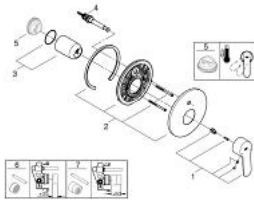

19 506 002 EUROSTYLE COSMOPOLITAN SINGLE-LEVER BATH MIXER

PRODUCT DESCRIPTION

- set for final installation for
- 33 961 000, 33 963 000, 33 965 000, 35 501 000
- without concealed body
- metal lever
- GROHE StarLight chrome finish
- automatic diverter: bath/shower
- escutcheon- and shaft-sealing
- wall escutcheon
- covered fixing

19 506 002 EUROSTYLE COSMOPOLITAN SINGLE-LEVER BATH MIXER

SPARE PARTS

- 1: Lever (Order-nr. 46752000)
- 2: Escutcheon (Order-nr. 46905000)
- 3: Cap (Order-nr. 02693000)
- 4: Diverter (Order-nr. 46737000)
- 5: Temperature limiter (Order-nr. 46308000)*
- 6: Extension set (Order-nr. 46191000)*
- 7: Extension set (Order-nr. 46343000)*