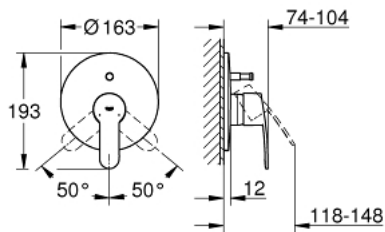

19 506 002 EUROSTYLE COSMOPOLITAN SINGLE-LEVER BATH MIXER

PRODUCT DESCRIPTION

- set for final installation for
- 33 961 000, 33 963 000, 33 965 000, 35 501 000
- without concealed body
- metal lever
- GROHE StarLight chrome finish
- automatic diverter: bath/shower
- escutcheon- and shaft-sealing
- wall escutcheon
- covered fixing

19 506 002 EUROSTYLE COSMOPOLITAN SINGLE-LEVER BATH MIXER

SPARE PARTS

- 1: Lever (Order-nr. 46752000)
- 2: Escutcheon (Order-nr. 46905000)
- 3: Cap (Order-nr. 02693000)
- 4: Diverter (Order-nr. 46737000)
- 5: Temperature limiter (Order-nr. 46308000)*
- 6: Extension set (Order-nr. 46191000)*
- 7: Extension set (Order-nr. 46343000)*