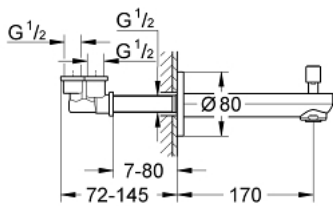

### PRODUCT DESCRIPTION

- wall mounted
- **GROHE StarLight** chrome finish
- mousseur
- automatic diverter: bath/shower
- male thread 1/2"
- projection 170 mm

### SPARE PARTS

1: Diverter knob (Order-nr. 48022000)

1.1: Diverter knob (Order-nr. 64309000)

2: Repl.kit f.rotary valve (Order-nr. 48023000)

3: Flow straightener (Order-nr. 48024000)

4: Sealing washer (Order-nr. 0128200M)