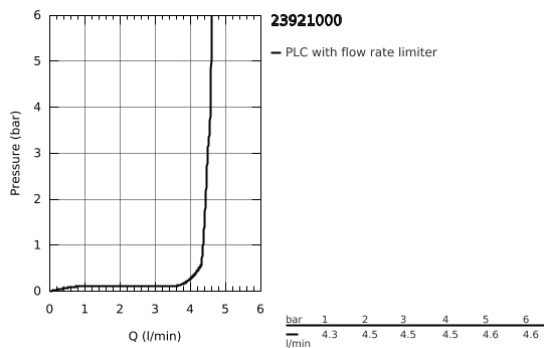

23 921 000 **EUROSMART COSMOPOLITAN BASIN MIXER 1/2"**
XL-SIZE

PRODUCT DESCRIPTION

- monobloc installation
- metal lever
- **for free-standing basins**
- 28 mm ceramic cartridge with **GROHE SilkMove**
- with temperature limiter
- **GROHE StarLight** chrome finish
- **GROHE EcoJoy** mousseur 5.7 l/min
- **GROHE AquaGuide** adjustable mousseur
- rapid installation system
- smooth body
- flexible connection hoses
- min. recommended pressure 1.0 bar

23 921 000 **EUROSMART COSMOPOLITAN BASIN MIXER 1/2"**
XL-SIZE

SPARE PARTS, February 2019 – now

- 1: lever (Order-nr. 48525000)
- 2: retaining ring (Order-nr. 46715000)
- 3: Cartridge (Order-nr. 46580000)
- 4: Flow straightener (Order-nr. 48300000)
- 5: Shank fastening assembly (Order-nr. 48384000)