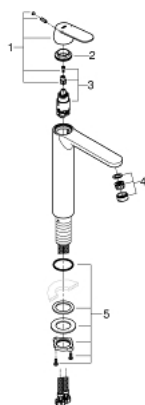

23 921 000 **EUROSMART COSMOPOLITAN BASIN MIXER 1/2"**
XL-SIZE

PRODUCT DESCRIPTION

- monobloc installation
- metal lever
- **for free-standing basins**
- 28 mm ceramic cartridge with **GROHE SilkMove**
- with temperature limiter
- **GROHE StarLight** chrome finish
- **GROHE EcoJoy** mousseur 5.7 l/min
- **GROHE AquaGuide** adjustable mousseur
- rapid installation system
- smooth body
- flexible connection hoses
- min. recommended pressure 1.0 bar

23 921 000 **EUROSMART COSMOPOLITAN BASIN MIXER 1/2"**
XL-SIZE

SPARE PARTS, February 2019 – now

- 1: lever (Order-nr. 48525000)
- 2: retaining ring (Order-nr. 46715000)
- 3: Cartridge (Order-nr. 46580000)
- 4: Flow straightener (Order-nr. 48300000)
- 5: Shank fastening assembly (Order-nr. 48384000)