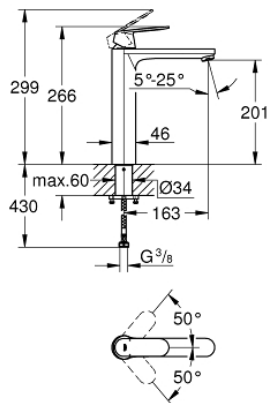

23 921 000 **EUROSMART COSMOPOLITAN BASIN MIXER 1/2"**
XL-SIZE

PRODUCT DESCRIPTION

- monobloc installation
- metal lever
- **for free-standing basins**
- 28 mm ceramic cartridge with **GROHE SilkMove**
- with temperature limiter
- **GROHE StarLight** chrome finish
- **GROHE EcoJoy** mousseur 5.7 l/min
- **GROHE AquaGuide** adjustable mousseur
- rapid installation system
- smooth body
- flexible connection hoses
- min. recommended pressure 1.0 bar

23 921 000 **EUROSMART COSMOPOLITAN BASIN MIXER 1/2"**
XL-SIZE

SPARE PARTS, February 2019 – now

- 1: lever (Order-nr. 48525000)
- 2: retaining ring (Order-nr. 46715000)
- 3: Cartridge (Order-nr. 46580000)
- 4: Flow straightener (Order-nr. 48300000)
- 5: Shank fastening assembly (Order-nr. 48384000)