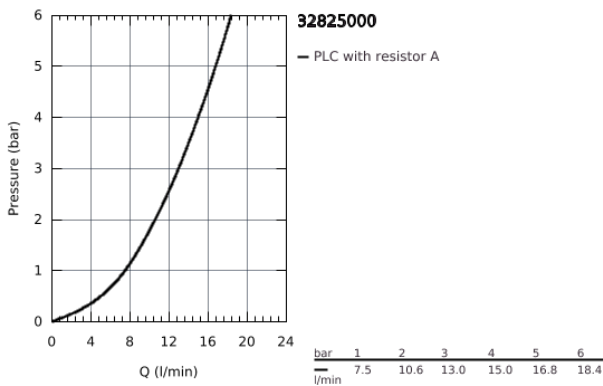

32 825 000 **EUROSMART COSMOPOLITAN BASIN MIXER 1/2"**  
**S-SIZE**

**PRODUCT DESCRIPTION**

- monobloc installation
- metal lever
- **GROHE SilkMove** 35 mm ceramic cartridge
- adjustable flow rate limiter
- **GROHE StarLight** chrome finish
- **GROHE FastFixation** installation system with centering support
- mousseur
- pop-up waste set 1 1/4"
  
- flexible connection hoses

- min. recommended pressure 0.2 bar
- optional temperature limiter (46 375 000)

32 825 000 **EUROSMART COSMOPOLITAN BASIN MIXER 1/2"**  
**S-SIZE**

**SPARE PARTS**

- 1: Lever (Order-nr. 46681000)
  - 2: Shield for cross handle (Order-nr. 46492000)
  - 3: Screw coupling (Order-nr. 46460000)
  - 4: Cartridge (Order-nr. 46374000)
  - 5: Flow restrictor (Order-nr. 13929000)
  - 6: Pop-up rod (Order-nr. 46739000)
  - 7: Shank mounting kit (Order-nr. 46671000)
  - 8: Pop-up waste set 1 1/4" (Order-nr. 28910000)
  - 8.1: Chrome bath plug (Order-nr. 07182000)
  - 8.2: Eccentric rod (Order-nr. 07052000)
  - 9: Temperature limiter (Order-nr. 46375000)\*
  - 10: Socket Spanner (Order-nr. 19332000)\*
  - 11: Mounting wrench (Order-nr. 19017000)\*
  - 12: Eccentric rod (Order-nr. 07341000)\*
- \* Optional accessories