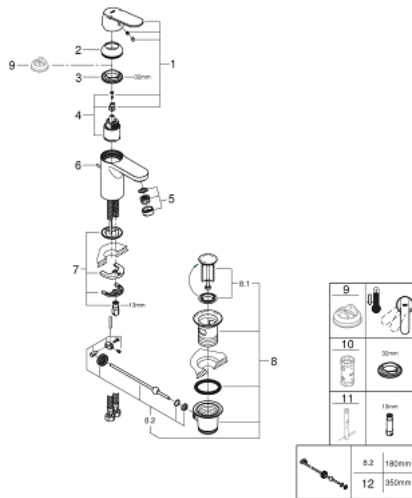

32 825 000 **EUROSMART COSMOPOLITAN BASIN MIXER 1/2"**  
**S-SIZE**

**PRODUCT DESCRIPTION**

- monobloc installation
- metal lever
- **GROHE SilkMove** 35 mm ceramic cartridge
- adjustable flow rate limiter
- **GROHE StarLight** chrome finish
- **GROHE FastFixation** installation system with centering support
- mousseur
- pop-up waste set 1 1/4"
  
- flexible connection hoses

- min. recommended pressure 0.2 bar
- optional temperature limiter (46 375 000)

32 825 000 **EUROSMART COSMOPOLITAN BASIN MIXER 1/2"**  
**S-SIZE**

**SPARE PARTS**

- 1: Lever (Order-nr. 46681000)
  - 2: Shield for cross handle (Order-nr. 46492000)
  - 3: Screw coupling (Order-nr. 46460000)
  - 4: Cartridge (Order-nr. 46374000)
  - 5: Flow restrictor (Order-nr. 13929000)
  - 6: Pop-up rod (Order-nr. 46739000)
  - 7: Shank mounting kit (Order-nr. 46671000)
  - 8: Pop-up waste set 1 1/4" (Order-nr. 28910000)
  - 8.1: Chrome bath plug (Order-nr. 07182000)
  - 8.2: Eccentric rod (Order-nr. 07052000)
  - 9: Temperature limiter (Order-nr. 46375000)\*
  - 10: Socket Spanner (Order-nr. 19332000)\*
  - 11: Mounting wrench (Order-nr. 19017000)\*
  - 12: Eccentric rod (Order-nr. 07341000)\*
- \* Optional accessories