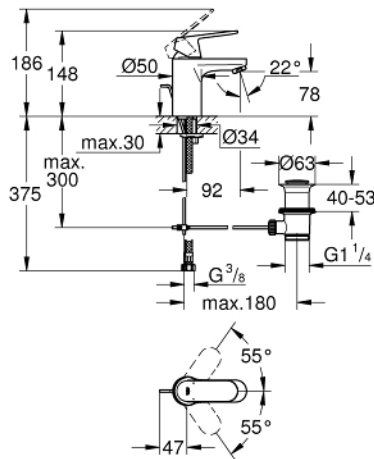

32 825 000 **EUROSMART COSMOPOLITAN BASIN MIXER 1/2"**  
**S-SIZE**

**PRODUCT DESCRIPTION**

- monobloc installation
- metal lever
- **GROHE SilkMove** 35 mm ceramic cartridge
- adjustable flow rate limiter
- **GROHE StarLight** chrome finish
- **GROHE FastFixation** installation system with centering support
- mousseur
- pop-up waste set 1 1/4"
  
- flexible connection hoses

- min. recommended pressure 0.2 bar
- optional temperature limiter (46 375 000)

32 825 000 **EUROSMART COSMOPOLITAN BASIN MIXER 1/2"**  
**S-SIZE**

**SPARE PARTS**

- 1: Lever (Order-nr. 46681000)
  - 2: Shield for cross handle (Order-nr. 46492000)
  - 3: Screw coupling (Order-nr. 46460000)
  - 4: Cartridge (Order-nr. 46374000)
  - 5: Flow restrictor (Order-nr. 13929000)
  - 6: Pop-up rod (Order-nr. 46739000)
  - 7: Shank mounting kit (Order-nr. 46671000)
  - 8: Pop-up waste set 1 1/4" (Order-nr. 28910000)
  - 8.1: Chrome bath plug (Order-nr. 07182000)
  - 8.2: Eccentric rod (Order-nr. 07052000)
  - 9: Temperature limiter (Order-nr. 46375000)\*
  - 10: Socket Spanner (Order-nr. 19332000)\*
  - 11: Mounting wrench (Order-nr. 19017000)\*
  - 12: Eccentric rod (Order-nr. 07341000)\*
- \* Optional accessories