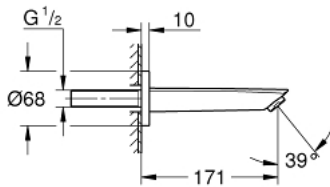

### PRODUCT DESCRIPTION

- Colour: chrome
- wall mounted
- GROHE Long-Life finish
- mousseur
- male thread 1/2"
- projection 171 mm

## 13 448 003 EUROSMART BATH SPOUT

**SPARE PARTS**, July 2019 – now

1: Mousseur (Spare part-nr. 13952000)

2: Sealing washer (Spare part-nr. 0128200M)