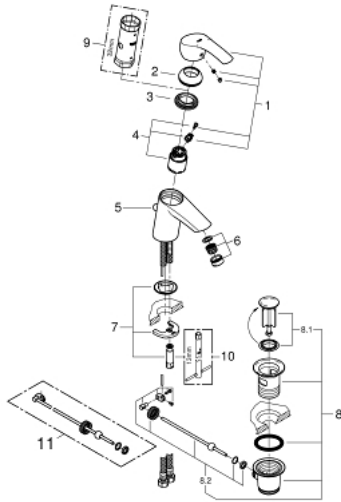

33 265 002 EUROSMART SINGLE-LEVER BASIN MIXER S-SIZE

PRODUCT DESCRIPTION

- single hole installation
- metal lever
- **GROHE SilkMove** 35 mm ceramic cartridge
- adjustable flow rate limiter
- with temperature limiter
- **GROHE StarLight** chrome finish
- **GROHE EcoJoy** mousseur 5.7 l/min
- **GROHE FastFixation** rapid installation system
- pop-up waste set 1 1/4"
- flexible connection hoses

33 265 002 EUROSMART SINGLE-LEVER BASIN MIXER S-SIZE

SPARE PARTS

- 1: Lever (Order-nr. 46897000)
 - 2: Shield (Order-nr. 46492000)
 - 3: Screw coupling (Order-nr. 46460000)
 - 4: Cartridge (Order-nr. 46374000)
 - 5: Pop-up rod (Order-nr. 06329000)
 - 6: Mousseur (Order-nr. 48159000)
 - 7: Shank mounting kit (Order-nr. 46671000)
 - 8: Pop-up waste set 1 1/4" (Order-nr. 28910000)
 - 8.1: Plug (Order-nr. 07182000)
 - 8.2: Eccentric rod (Order-nr. 07052000)
 - 9: Socket spanner (Order-nr. 19332000)*
 - 10: Mounting wrench (Order-nr. 19017000)*
 - 11: Eccentric rod (Order-nr. 07341000)*
- * Optional accessories