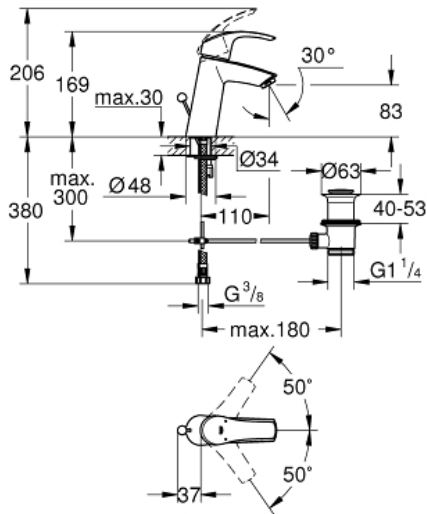

EUROSMART  
Single-lever basin mixer 1/2" M-  
Size

MODEL # 23322001

Pure Freude  
an Wasser

GROHE

**Product Description:**

**EUROSMART**

Single-lever basin mixer 1/2"

M-Size

**Standard Specification:**

single hole installation

metal lever

**GROHE SilkMove** 28 mm ceramic cartridge  
with temperature limiter

**GROHE StarLight** chrome finish

**GROHE EcoJoy** mousseur 5.7 l/min

**GROHE QuickFix** rapid installation system

pop-up waste set 1 1/4"

flexible connection hoses

**Color:**

□ 23322001 chrome