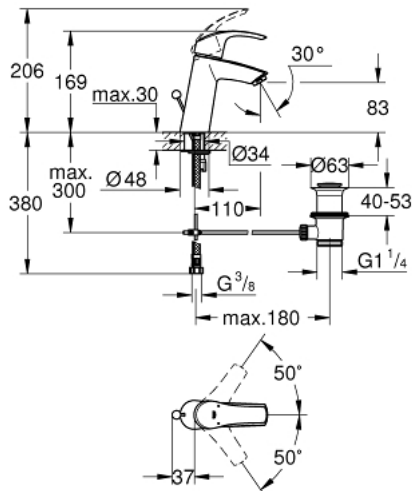

23 322 001 **EUROSMART SINGLE-LEVER BASIN MIXER 1/2"**  
**M-SIZE**

**PRODUCT DESCRIPTION**

- single hole installation
- metal lever
- **GROHE SilkMove** 28 mm ceramic cartridge
- with temperature limiter
- **GROHE StarLight** chrome finish
- **GROHE EcoJoy** mousseur 5.7 l/min
- **GROHE FastFixation** rapid installation system
- pop-up waste set 1 1/4"
- flexible connection hoses

23 322 001 **EUROSMART SINGLE-LEVER BASIN MIXER 1/2"**  
**M-SIZE**

**UNITS PER PACKAGE**

- 1: Lever (Order-nr. 46859000)
  - 2: Fitting ring (Order-nr. 46715000)
  - 3: Cartridge (Order-nr. 46580000)
  - 4: Pop-up rod (Order-nr. 06329000)
  - 5: Mousseur (Order-nr. 48159000)
  - 6: Shank mounting kit (Order-nr. 46249000)
  - 7: Pop-up waste set 1 1/4" (Order-nr. 28910000)
  - 7.1: Plug (Order-nr. 07182000)
  - 7.2: Eccentric rod (Order-nr. 07052000)
  - 8: Mounting wrench (Order-nr. 19017000)\*
  - 9: Eccentric rod (Order-nr. 07341000)\*
- \* Optional accessories