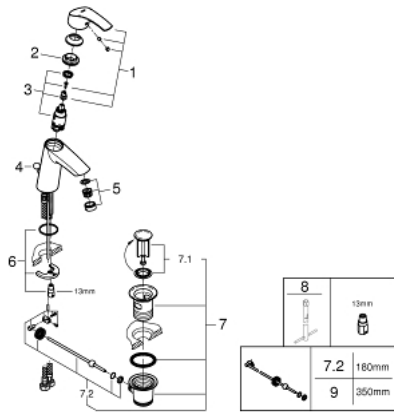

23 322 001 **EUROSMART SINGLE-LEVER BASIN MIXER 1/2"**  
**M-SIZE**

**PRODUCT DESCRIPTION**

- single hole installation
- metal lever
- **GROHE SilkMove** 28 mm ceramic cartridge
- with temperature limiter
- **GROHE StarLight** chrome finish
- **GROHE EcoJoy** mousseur 5.7 l/min
- **GROHE FastFixation** rapid installation system
- pop-up waste set 1 1/4"
- flexible connection hoses

23 322 001 **EUROSMART SINGLE-LEVER BASIN MIXER 1/2"**  
**M-SIZE**

**UNITS PER PACKAGE**

- 1: Lever (Order-nr. 46859000)
  - 2: Fitting ring (Order-nr. 46715000)
  - 3: Cartridge (Order-nr. 46580000)
  - 4: Pop-up rod (Order-nr. 06329000)
  - 5: Mousseur (Order-nr. 48159000)
  - 6: Shank mounting kit (Order-nr. 46249000)
  - 7: Pop-up waste set 1 1/4" (Order-nr. 28910000)
  - 7.1: Plug (Order-nr. 07182000)
  - 7.2: Eccentric rod (Order-nr. 07052000)
  - 8: Mounting wrench (Order-nr. 19017000)\*
  - 9: Eccentric rod (Order-nr. 07341000)\*
- \* Optional accessories