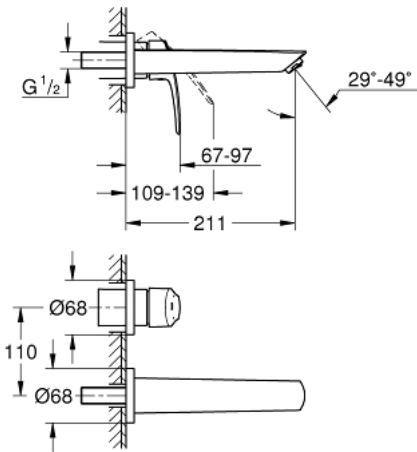

29 338 003 EUROSMART 2-HOLE BASIN MIXER M-SIZE

PRODUCT DESCRIPTION

- Colour: chrome
- wall mounted
- without concealed body
- final installation for

- 23 571
- metal rosette
- GROHE Long-Life finish
- GROHE Water Saving mousseur 5.7 l/min
- GROHE AquaGuide adjustable mousseur
- centre distance 110 mm
- projection 211 mm

29 338 003 **EUROSMART 2-HOLE BASIN MIXER**
M-SIZE

SPARE PARTS, July 2019 – now

- 1: Flow straightener (Spare part-nr. 46837000)
- 2: Sealing washer (Spare part-nr. 0128200M)
- 3: lever (Spare part-nr. 48542000)
- 4: Extension (Spare part-nr. 46627000)*
- 5: Extension (Spare part-nr. 46943000)*