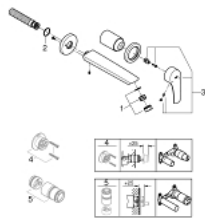

29 338 003 EUROSMART 2-HOLE BASIN MIXER M-SIZE

PRODUCT DESCRIPTION

- Colour: chrome
- wall mounted
- without concealed body
- final installation for

- 23 571
- metal rosette
- GROHE Long-Life finish
- GROHE Water Saving mousseur 5.7 l/min
- GROHE AquaGuide adjustable mousseur
- centre distance 110 mm
- projection 211 mm

29 338 003 **EUROSMART 2-HOLE BASIN MIXER**
M-SIZE

SPARE PARTS, July 2019 – now

- 1: Flow straightener (Spare part-nr. 46837000)
- 2: Sealing washer (Spare part-nr. 0128200M)
- 3: lever (Spare part-nr. 48542000)
- 4: Extension (Spare part-nr. 46627000)*
- 5: Extension (Spare part-nr. 46943000)*