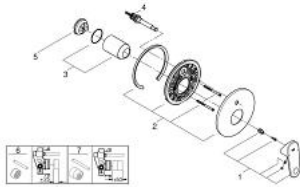

19 536 002 EUROPLUS SINGLE-LEVER BATH/SOWER MIXER TRIM

PRODUCT DESCRIPTION

- set for final installation for
- 33 961 000, 33 963 000, 33 965 000
- without concealed body
- metal lever
- GROHE StarLight chrome finish
- automatic diverter: bath/shower
- escutcheon- and shaft-sealing
- wall escutcheon
- covered fixing

19 536 002 EUROPLUS SINGLE-LEVER BATH/SHOWER MIXER TRIM

SPARE PARTS, December 2015 – now

- 1: Lever (Order-nr. 46651000)
- 2: Escutcheon (Order-nr. 46905000)
- 3: Shield for cross handle (Order-nr. 06874000)
- 4: Diverter (Order-nr. 46737000)
- 5: Temperature limiter (Order-nr. 46375000)
- 6: Extension set (Order-nr. 46191000)*
- 7: Extension set (Order-nr. 46343000)*