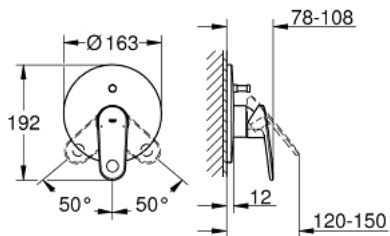

19 536 002 EUROPLUS SINGLE-LEVER BATH/SOWER MIXER TRIM

PRODUCT DESCRIPTION

- set for final installation for
- 33 961 000, 33 963 000, 33 965 000
- without concealed body
- metal lever
- GROHE StarLight chrome finish
- automatic diverter: bath/shower
- escutcheon- and shaft-sealing
- wall escutcheon
- covered fixing

19 536 002 EUROPLUS SINGLE-LEVER BATH/SHOWER MIXER TRIM

SPARE PARTS, December 2015 – now

- 1: Lever (Order-nr. 46651000)
- 2: Escutcheon (Order-nr. 46905000)
- 3: Shield for cross handle (Order-nr. 06874000)
- 4: Diverter (Order-nr. 46737000)
- 5: Temperature limiter (Order-nr. 46375000)
- 6: Extension set (Order-nr. 46191000)*
- 7: Extension set (Order-nr. 46343000)*