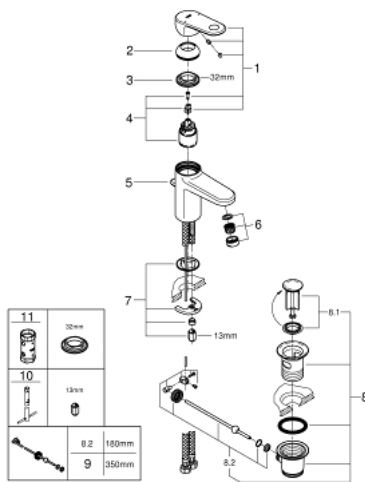

32 612 002 **EUROPLUS BASIN MIXER 1/2"**
S-SIZE

PRODUCT DESCRIPTION

- monobloc installation
- metal lever
- **GROHE SilkMove** 35 mm ceramic cartridge
- adjustable minimum flow rate 2.5 l/min
- with temperature limiter
- **GROHE StarLight** chrome finish
- **GROHE FastFixation** Plus installation system with centering support
- **SpeedClean** mousseur
- pop-up waste set 1 1/4"

- flexible connection hoses

32 612 002 **EUROPLUS BASIN MIXER 1/2"**
S-SIZE

SPARE PARTS

- 1: Lever (Order-nr. 46647000)
 - 2: Shield for cross handle (Order-nr. 46492000)
 - 3: Screw coupling (Order-nr. 46460000)
 - 4: Cartridge (Order-nr. 46374000)
 - 5: Pop-up rod (Order-nr. 64304000)
 - 6: Flow straightener (Order-nr. 64447000)
 - 7: Shank mounting kit (Order-nr. 46645000)
 - 8: Pop-up waste set 1 1/4" (Order-nr. 28910000)
 - 8.1: Chrome bath plug (Order-nr. 07182000)
 - 8.2: Eccentric rod (Order-nr. 07052000)
 - 9: Eccentric rod (Order-nr. 07341000)*
 - 10: Mounting wrench (Order-nr. 19017000)*
 - 11: Socket Spanner (Order-nr. 19332000)*
- * Optional accessories