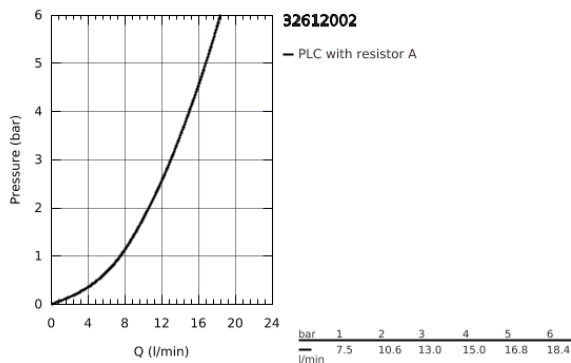

32 612 002 **EUROPLUS BASIN MIXER 1/2"**
S-SIZE

PRODUCT DESCRIPTION

- monobloc installation
- metal lever
- **GROHE SilkMove** 35 mm ceramic cartridge
- adjustable minimum flow rate 2.5 l/min
- with temperature limiter
- **GROHE StarLight** chrome finish
- **GROHE FastFixation** Plus installation system with centering support
- **SpeedClean** mousseur
- pop-up waste set 1 1/4"

- flexible connection hoses

32 612 002 **EUROPLUS BASIN MIXER 1/2"**
S-SIZE

SPARE PARTS

- 1: Lever (Order-nr. 46647000)
 - 2: Shield for cross handle (Order-nr. 46492000)
 - 3: Screw coupling (Order-nr. 46460000)
 - 4: Cartridge (Order-nr. 46374000)
 - 5: Pop-up rod (Order-nr. 64304000)
 - 6: Flow straightener (Order-nr. 64447000)
 - 7: Shank mounting kit (Order-nr. 46645000)
 - 8: Pop-up waste set 1 1/4" (Order-nr. 28910000)
 - 8.1: Chrome bath plug (Order-nr. 07182000)
 - 8.2: Eccentric rod (Order-nr. 07052000)
 - 9: Eccentric rod (Order-nr. 07341000)*
 - 10: Mounting wrench (Order-nr. 19017000)*
 - 11: Socket Spanner (Order-nr. 19332000)*
- * Optional accessories