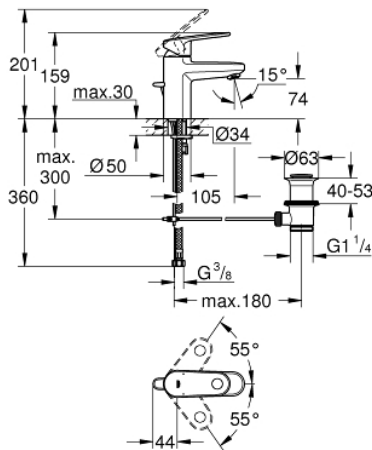

32 612 002 **EUROPLUS BASIN MIXER 1/2"**
S-SIZE

PRODUCT DESCRIPTION

- monobloc installation
- metal lever
- **GROHE SilkMove** 35 mm ceramic cartridge
- adjustable minimum flow rate 2.5 l/min
- with temperature limiter
- **GROHE StarLight** chrome finish
- **GROHE FastFixation** Plus installation system with centering support
- **SpeedClean** mousseur
- pop-up waste set 1 1/4"

- flexible connection hoses

32 612 002 **EUROPLUS BASIN MIXER 1/2"**
S-SIZE

SPARE PARTS

- 1: Lever (Order-nr. 46647000)
 - 2: Shield for cross handle (Order-nr. 46492000)
 - 3: Screw coupling (Order-nr. 46460000)
 - 4: Cartridge (Order-nr. 46374000)
 - 5: Pop-up rod (Order-nr. 64304000)
 - 6: Flow straightener (Order-nr. 64447000)
 - 7: Shank mounting kit (Order-nr. 46645000)
 - 8: Pop-up waste set 1 1/4" (Order-nr. 28910000)
 - 8.1: Chrome bath plug (Order-nr. 07182000)
 - 8.2: Eccentric rod (Order-nr. 07052000)
 - 9: Eccentric rod (Order-nr. 07341000)*
 - 10: Mounting wrench (Order-nr. 19017000)*
 - 11: Socket Spanner (Order-nr. 19332000)*
- * Optional accessories