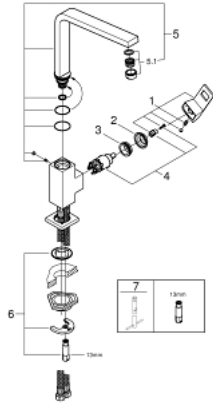

31 255 000 EUROCUBE SINGLE-LEVER SINK MIXER 1/2"

PRODUCT DESCRIPTION

- high spout
- single hole installation
- **GROHE StarLight** finish
- **GROHE SilkMove** 28 mm ceramic cartridge
- mousseur
- swivel cast spout
- swivel area 360°
- flexible connection hoses
- rapid installation system
- min. recommended pressure 1.0 bar

31 255 000 EUROCUBE SINGLE-LEVER SINK MIXER 1/2"

SPARE PARTS

- 1: Lever (Order-nr. 46788000)
 - 2: Cap (Order-nr. 46581000)
 - 3: Fitting ring (Order-nr. 07419000)
 - 4: Cartridge (Order-nr. 46580000)
 - 5: Spout (Order-nr. 13330000)
 - 5.1: Mousseur (Order-nr. 13929000)
 - 6: Shank fastening assembly (Order-nr. 46671000)
 - 7: Mounting wrench (Order-nr. 19017000)*
- * Optional accessories