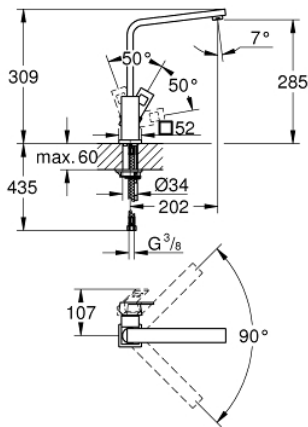

31 255 000 EUROCUBE SINGLE-LEVER SINK MIXER 1/2"

PRODUCT DESCRIPTION

- high spout
- single hole installation
- **GROHE StarLight** finish
- **GROHE SilkMove** 28 mm ceramic cartridge
- mousseur
- swivel cast spout
- swivel area 360°
- flexible connection hoses
- rapid installation system
- min. recommended pressure 1.0 bar

31 255 000 EUROCUBE SINGLE-LEVER SINK MIXER 1/2"

SPARE PARTS

- 1: Lever (Order-nr. 46788000)
 - 2: Cap (Order-nr. 46581000)
 - 3: Fitting ring (Order-nr. 07419000)
 - 4: Cartridge (Order-nr. 46580000)
 - 5: Spout (Order-nr. 13330000)
 - 5.1: Mousseur (Order-nr. 13929000)
 - 6: Shank fastening assembly (Order-nr. 46671000)
 - 7: Mounting wrench (Order-nr. 19017000)*
- * Optional accessories