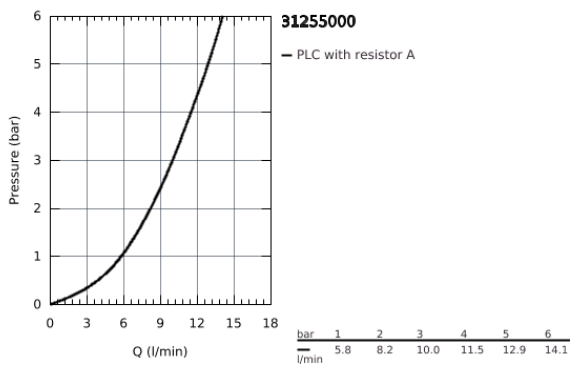

31 255 000 EUROCUBE SINGLE-LEVER SINK MIXER 1/2"

PRODUCT DESCRIPTION

- high spout
- single hole installation
- **GROHE StarLight** finish
- **GROHE SilkMove** 28 mm ceramic cartridge
- mousseur
- swivel cast spout
- swivel area 360°
- flexible connection hoses
- rapid installation system
- min. recommended pressure 1.0 bar

31 255 000 EUROCUBE SINGLE-LEVER SINK MIXER 1/2"

SPARE PARTS

- 1: Lever (Order-nr. 46788000)
 - 2: Cap (Order-nr. 46581000)
 - 3: Fitting ring (Order-nr. 07419000)
 - 4: Cartridge (Order-nr. 46580000)
 - 5: Spout (Order-nr. 13330000)
 - 5.1: Mousseur (Order-nr. 13929000)
 - 6: Shank fastening assembly (Order-nr. 46671000)
 - 7: Mounting wrench (Order-nr. 19017000)*
- * Optional accessories