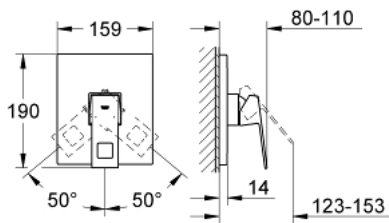

19 898 000 EUROCUBE SINGLE-LEVER SHOWER MIXER

PRODUCT DESCRIPTION

- Colour: chrome
- final installation for
- 33 964 000
- without concealed body
- GROHE Long-Life finish
- escutcheon- and shaft-sealing
- metal rosette
- covered fixing

19 898 000 EUROCUBE SINGLE-LEVER SHOWER MIXER

SPARE PARTS, September 2010 – now

- 1: Lever (Spare part-nr. 46782000)
- 2: Escutcheon (Spare part-nr. 46781000)
- 3: Cap (Spare part-nr. 46784000)
- 4: Temperature limiter (Spare part-nr. 46375000)*
- 5: Extension (Spare part-nr. 46807000)*
- 6: Extension (Spare part-nr. 46808000)*