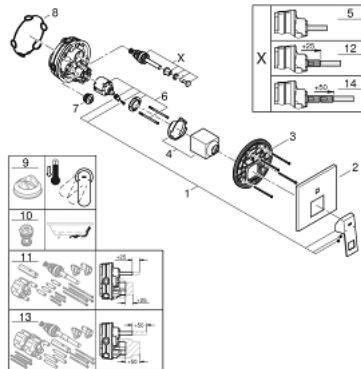

### PRODUCT DESCRIPTION

- Colour: chrome
- set for final installation for
- GROHE Rapido SmartBox (35 600/35 604)
- GROHE SilkMove 46 mm ceramic cartridge
- GROHE FastFixation escutcheon with covered shaft sealing and covered fixing
- metal escutcheon, retroactively 6° adjustable
- metal lever
- automatic 2-way diverter
- flow performance: outlet B = 27 l/min, outlet C = 27 l/min
- without roughing-in set

### SPARE PARTS, July 2017 – now

- 1: Lever (Order-nr. 46782000)
- 2: Escutcheon (Order-nr. 48431000)
- 3: Mounting plate (Order-nr. 48438000)
- 4: Cap (Order-nr. 46784000)
- 5: Diverter (Order-nr. 48442000)
- 6: Cartridge (Order-nr. 46048000)
- 7: Non-return valve (Order-nr. 49085000)
- 8: Seal (Order-nr. 48360000)
- 9: Temperature limiter (Order-nr. 46375000)\*
- 10: Backflow protection combination (EN1717) (Order-nr. 14055000)\*
- 11: Universal extension set single-lever mixers, 25 mm (Order-nr. 14056000)\*
- 12: Diverter (Order-nr. 48444000)\*
- 13: Universal extension set single-lever mixers, 50 mm (Order-nr. 14057000)\*
- 14: Diverter (Order-nr. 48445000)\*