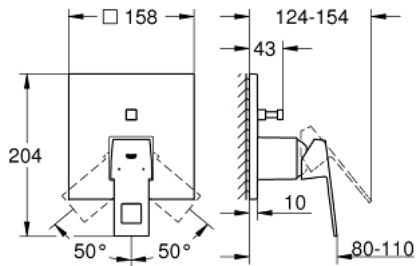

### PRODUCT DESCRIPTION

- Colour: chrome
- set for final installation for
- GROHE Rapido SmartBox (35 600/35 604)
- GROHE SilkMove 46 mm ceramic cartridge
- GROHE FastFixation escutcheon with covered shaft sealing and covered fixing
- metal escutcheon, retroactively 6° adjustable
- metal lever
- automatic 2-way diverter
- flow performance: outlet B = 27 l/min, outlet C = 27 l/min
- without roughing-in set

### SPARE PARTS, July 2017 – now

- 1: Lever (Order-nr. 46782000)
- 2: Escutcheon (Order-nr. 48431000)
- 3: Mounting plate (Order-nr. 48438000)
- 4: Cap (Order-nr. 46784000)
- 5: Diverter (Order-nr. 48442000)
- 6: Cartridge (Order-nr. 46048000)
- 7: Non-return valve (Order-nr. 49085000)
- 8: Seal (Order-nr. 48360000)
- 9: Temperature limiter (Order-nr. 46375000)\*
- 10: Backflow protection combination (EN1717) (Order-nr. 14055000)\*
- 11: Universal extension set single-lever mixers, 25 mm (Order-nr. 14056000)\*
- 12: Diverter (Order-nr. 48444000)\*
- 13: Universal extension set single-lever mixers, 50 mm (Order-nr. 14057000)\*
- 14: Diverter (Order-nr. 48445000)\*