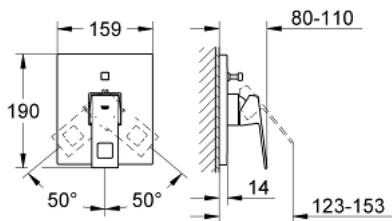

19 896 000 EUROCUBE SINGLE-LEVER BATH/SHOWER MIXER

PRODUCT DESCRIPTION

- Colour: chrome
- final installation set for
- 33 961 000, 33 963 000, 33 965 000, 35 501 000
- without concealed body
- metal lever
- GROHE Long-Life finish
- automatic diverter: bath/shower
- escutcheon- and shaft-sealing
- metal escutcheon
- covered fixing