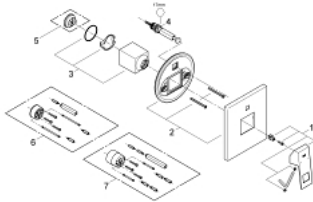

19 896 000 EUROCUBE SINGLE-LEVER BATH/SHOWER MIXER

PRODUCT DESCRIPTION

- Colour: chrome
- final installation set for
- 33 961 000, 33 963 000, 33 965 000, 35 501 000
- without concealed body
- metal lever
- GROHE Long-Life finish
- automatic diverter: bath/shower
- escutcheon- and shaft-sealing
- metal escutcheon
- covered fixing

19 896 000 EUROCUBE SINGLE-LEVER BATH/SHOWER MIXER

UNITS PER PACKAGE , September 2010 – now

1: Lever (Order-nr. 46782000)

2: Escutcheon (Order-nr. 46783000)

3: Shield (Order-nr. 46784000)

4: Repl.kit f.rotary valve (Order-nr. 46785000)