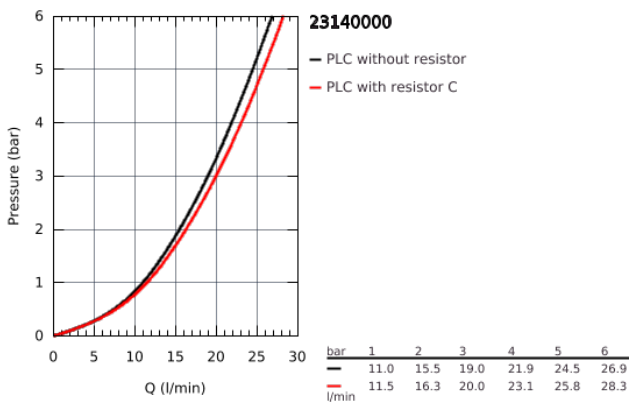

23 140 000 EUROCUBE SINGLE-LEVER BATH/SHOWER MIXER 1/2"

PRODUCT DESCRIPTION

- wall mounted
- metal lever
- GROHE SilkMove 46 mm ceramic cartridge
- GROHE StarLight chrome finish
- adjustable flow rate limiter
- automatic diverter: bath/shower
- mousseur
- integrated non-return valve in the shower outlet 1/2"
- covered S-unions
- protected against backflow
- optional temperature limiter (46 375 000)

23 140 000 EUROCUBE SINGLE-LEVER BATH/SHOWER MIXER 1/2"

SPARE PARTS, September 2010 – now

- 1: Lever (Order-nr. 46782000)
- 2: Cartridge (Order-nr. 46048000)
- 3: Diverter knob (Order-nr. 48128000)
- 4: Diverter (Order-nr. 65655000)
- 5: Non-return valve (Order-nr. 08565000)
- 6: Flow restrictor (Order-nr. 13952000)
- 7: Screw joint (Order-nr. 45044000)
- 8: S-union (Order-nr. 47824000)
- 9: Special Spanner (Order-nr. 19377000)*
- 10: Temperature limiter (Order-nr. 46375000)*
- 11: Extension 30 (Order-nr. 46238000)*