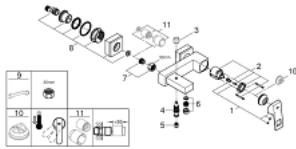

23 140 000 EUROCUBE SINGLE-LEVER BATH/SHOWER MIXER 1/2"

PRODUCT DESCRIPTION

- wall mounted
- metal lever
- GROHE SilkMove 46 mm ceramic cartridge
- GROHE StarLight chrome finish
- adjustable flow rate limiter
- automatic diverter: bath/shower
- mousseur
- integrated non-return valve in the shower outlet 1/2"
- covered S-unions
- protected against backflow
- optional temperature limiter (46 375 000)

23 140 000 EUROCUBE SINGLE-LEVER BATH/SHOWER MIXER 1/2"

SPARE PARTS, September 2010 – now

- 1: Lever (Order-nr. 46782000)
- 2: Cartridge (Order-nr. 46048000)
- 3: Diverter knob (Order-nr. 48128000)
- 4: Diverter (Order-nr. 65655000)
- 5: Non-return valve (Order-nr. 08565000)
- 6: Flow restrictor (Order-nr. 13952000)
- 7: Screw joint (Order-nr. 45044000)
- 8: S-union (Order-nr. 47824000)
- 9: Special Spanner (Order-nr. 19377000)*
- 10: Temperature limiter (Order-nr. 46375000)*
- 11: Extension 30 (Order-nr. 46238000)*