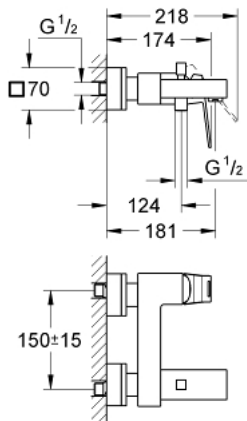

23 140 000 EUROCUBE SINGLE-LEVER BATH/SHOWER MIXER 1/2"

PRODUCT DESCRIPTION

- wall mounted
- metal lever
- GROHE SilkMove 46 mm ceramic cartridge
- GROHE StarLight chrome finish
- adjustable flow rate limiter
- automatic diverter: bath/shower
- mousseur
- integrated non-return valve in the shower outlet 1/2"
- covered S-unions
- protected against backflow
- optional temperature limiter (46 375 000)

23 140 000 EUROCUBE SINGLE-LEVER BATH/SHOWER MIXER 1/2"

SPARE PARTS, September 2010 – now

- 1: Lever (Order-nr. 46782000)
- 2: Cartridge (Order-nr. 46048000)
- 3: Diverter knob (Order-nr. 48128000)
- 4: Diverter (Order-nr. 65655000)
- 5: Non-return valve (Order-nr. 08565000)
- 6: Flow restrictor (Order-nr. 13952000)
- 7: Screw joint (Order-nr. 45044000)
- 8: S-union (Order-nr. 47824000)
- 9: Special Spanner (Order-nr. 19377000)*
- 10: Temperature limiter (Order-nr. 46375000)*
- 11: Extension 30 (Order-nr. 46238000)*