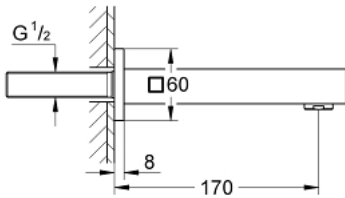

### PRODUCT DESCRIPTION

- wall mounted
- **GROHE StarLight** chrome finish
- mousseur
- male thread 1/2"
- projection 170 mm
- min. recommended pressure 1.0 bar