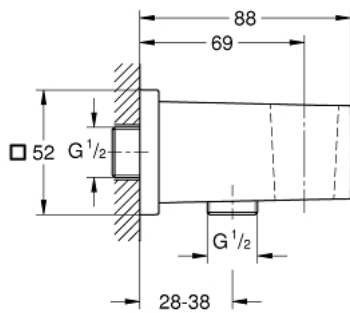

26 370 000 **EUPHORIA CUBE SHOWER OUTLET ELBOW, 1/2"**

PRODUCT DESCRIPTION

- with wall shower holder
- male thread
- protected against backflow
- **GROHE StarLight** chrome finish

26 370 000 **EUPHORIA CUBE SHOWER OUTLET ELBOW, 1/2"**

SPARE PARTS

1: Non-return valve (Order-nr. 08565000)