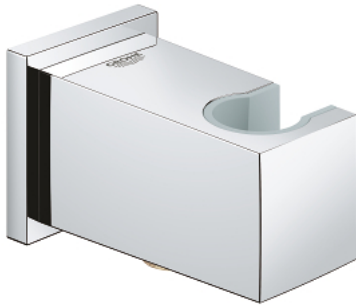

26 370 000 **EUPHORIA CUBE SHOWER OUTLET ELBOW, 1/2"**

PRODUCT DESCRIPTION

- with wall shower holder
- male thread
- protected against backflow
- **GROHE StarLight** chrome finish

26 370 000 **EUPHORIA CUBE SHOWER OUTLET ELBOW, 1/2"**

SPARE PARTS

1: Non-return valve (Order-nr. 08565000)