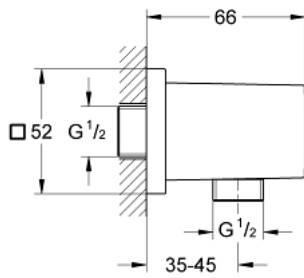

27 704 000 **EUPHORIA CUBE SHOWER OUTLET ELBOW, 1/2"**

PRODUCT DESCRIPTION

- male thread
- protected against backflow
- **GROHE StarLight** chrome finish

27 704 000 **EUPHORIA CUBE SHOWER OUTLET ELBOW, 1/2"**

SPARE PARTS

1: Non-return valve (Order-nr. 08565000)