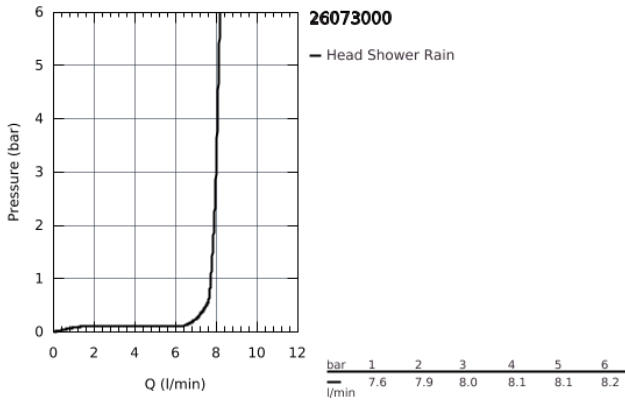

26 073 000 **EUPHORIA CUBE HEAD SHOWER SET 286 MM, 1 SPRAY**

**PRODUCT DESCRIPTION**

- head shower Euphoria Cube 150 (27 705 000)
- 1 spray pattern:  
• Rain
- Shower arm Rainshower 286 mm (27 709 000)
- **GROHE EcoJoy** 9.5 l/min flow limiter
- **GROHE DreamSpray** perfect spray pattern
- **GROHE StarLight** chrome finish
- **SpeedClean** anti-limescale system
- **Inner WaterGuide** for a longer life

Pure Freude  
an Wasser

26 073 000 **EUPHORIA CUBE HEAD SHOWER SET 286 MM, 1 SPRAY**

26 073 000 **EUPHORIA CUBE HEAD SHOWER SET 286 MM, 1 SPRAY**

**SPARE PARTS**, November 2012 – now

1: Fibre seal dia. Ø 18,5 x Ø 12 x 2 (Order-nr. 0138900M)