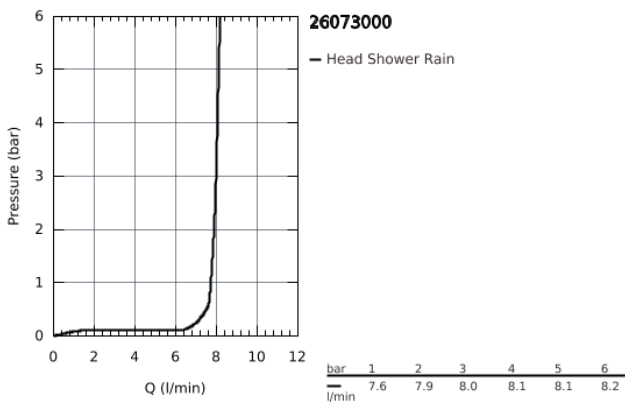

26 073 000 **EUPHORIA CUBE HEAD SHOWER SET 286 MM, 1 SPRAY**

**PRODUCT DESCRIPTION**

- head shower Euphoria Cube 150 (27 705 000)
- 1 spray pattern:  
• Rain
- Shower arm Rainshower 286 mm (27 709 000)
- **GROHE EcoJoy** 9.5 l/min flow limiter
- **GROHE DreamSpray** perfect spray pattern
- **GROHE StarLight** chrome finish
- **SpeedClean** anti-limescale system
- **Inner WaterGuide** for a longer life

Pure Freude  
an Wasser

26 073 000 **EUPHORIA CUBE HEAD SHOWER SET 286 MM, 1 SPRAY**

26 073 000 **EUPHORIA CUBE HEAD SHOWER SET 286 MM, 1 SPRAY**

**SPARE PARTS**, November 2012 – now

1: Fibre seal dia. Ø 18,5 x Ø 12 x 2 (Order-nr. 0138900M)