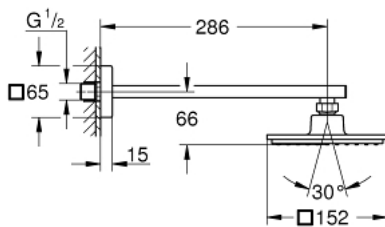

26 073 000 **EUPHORIA CUBE HEAD SHOWER SET 286 MM, 1 SPRAY**

**PRODUCT DESCRIPTION**

- head shower Euphoria Cube 150 (27 705 000)
- 1 spray pattern:  
• Rain
- Shower arm Rainshower 286 mm (27 709 000)
- **GROHE EcoJoy** 9.5 l/min flow limiter
- **GROHE DreamSpray** perfect spray pattern
- **GROHE StarLight** chrome finish
- **SpeedClean** anti-limescale system
- **Inner WaterGuide** for a longer life

Pure Freude  
an Wasser

26 073 000 **EUPHORIA CUBE HEAD SHOWER SET 286 MM, 1 SPRAY**

26 073 000 **EUPHORIA CUBE HEAD SHOWER SET 286 MM, 1 SPRAY**

**SPARE PARTS**, November 2012 – now

1: Fibre seal dia. Ø 18,5 x Ø 12 x 2 (Order-nr. 0138900M)