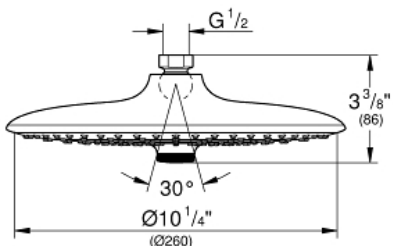

EUPHORIA 260
Shower Head 3 Sprays
MODEL # 26457000

Pure Freude
an Wasser

GROHE

Product Description:
EUPHORIA 260
Shower Head 3 Sprays

Standard Specification:

- Rain, SmartRain, Jet
- 10" Diameter
- Rotating ball joint $\pm 15^\circ$
- 1/2" Connection thread
- 2.5 gpm (9.5 l/min) flow limiter
- **GROHE DreamSpray** perfect spray pattern
- **GROHE StarLight** chrome finish
- **SpeedClean** anti-lime system
- Inner WaterGuide for a longer life
- Suitable for instantaneous heater
- Min. recommended pressure: 15 psi (1.0 bar)