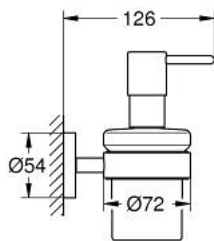

## 40 448 001 ESSENTIALS SOAP DISPENSER WITH HOLDER

### PRODUCT DESCRIPTION

- Colour: chrome
- material: glass / metal
- filling quantity 160 ml
- consisting of:
  - holder (40 369 001)
  - soap dispenser (40 394 001)
  - concealed fastening
  - GROHE Long-Life finish
  - suitable for screwing (including screws and dowels) or gluing (glue 40 915 000 sold separately)

## 40 448 001 ESSENTIALS SOAP DISPENSER WITH HOLDER

**SPARE PARTS**, November 2014 – now

1: Soap dispenser (Order-nr. 40394001)