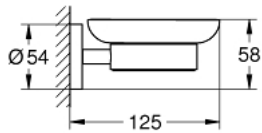

### PRODUCT DESCRIPTION

- Colour: Chrome
- material: glass / metal
- Consisting of:
  - holder (40 369 001)
  - soap dish (40 368 001)
- concealed fastening
- GROHE Long-Life finish
- suitable for screwing (including screws and dowels) or gluing (glue 40 915 000 sold separately)

## 40 444 001 ESSENTIALS SOAP DISH WITH HOLDER

**SPARE PARTS**, November 2014 – now

1: Soap dish (Spare part-nr. 40368001)