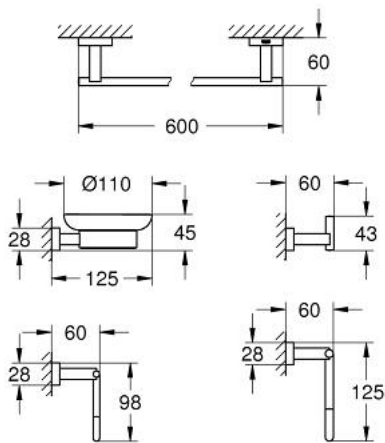

40 758 001 ESSENTIALS CUBE MASTER BATHROOM ACCESSORIES SET 5-IN-1

PRODUCT DESCRIPTION

- Colour: chrome
- material: glass / metal
- consisting of:
 - soap dish with holder (40 754 001)
 - towel rail, 558 mm (40 509 001)
 - toilet paper holder (40 507 001)
 - robe hook (40 511 001)
 - towel ring (40 510 001)
- concealed fastening
- GROHE Long-Life finish

40 758 001 **ESSENTIALS CUBE MASTER BATHROOM ACCESSORIES SET 5-IN-1**

SPARE PARTS, November 2014 – now

1: Soap dish (Order-nr. 40368001)