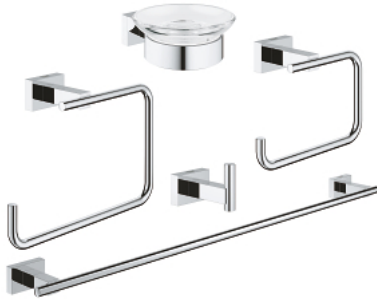

40 758 001 ESSENTIALS CUBE MASTER BATHROOM ACCESSORIES SET 5-IN-1

PRODUCT DESCRIPTION

- Colour: chrome
- material: glass / metal
- consisting of:
 - soap dish with holder (40 754 001)
 - towel rail, 558 mm (40 509 001)
 - toilet paper holder (40 507 001)
 - robe hook (40 511 001)
 - towel ring (40 510 001)
- concealed fastening
- GROHE Long-Life finish

40 758 001 **ESSENTIALS CUBE MASTER BATHROOM ACCESSORIES SET 5-IN-1**

SPARE PARTS, November 2014 – now

1: Soap dish (Order-nr. 40368001)