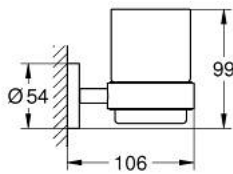

### PRODUCT DESCRIPTION

- Colour: chrome
- material: glass / metal
- consisting of:
  - holder (40 369 001)
  - Glass cup (40 372 001)
  - concealed fastening
  - GROHE Long-Life finish
- suitable for screwing (including screws and dowels) or gluing (glue 40 915 000 sold separately)