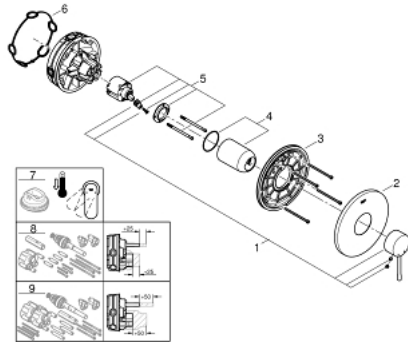

24 057 001 ESSENCE SINGLE-LEVER SHOWER MIXER TRIM

PRODUCT DESCRIPTION

- Colour: Chrome
- set for final installation for
 - GROHE Rapido SmartBox 35 600/35 604
 - GROHE SilkMove 46 mm ceramic cartridge
 - GROHE Long-Life finish
- wall escutcheon with GROHE FastFixation(covered escutcheon- and shaft sealing, covered fixing)
- metal escutcheon, retroactively 6° adjustable
- metal lever
- flow performance: outlet B or C = 30 l/min
- without roughing-in-set

24 057 001 ESSENCE SINGLE-LEVER SHOWER MIXER TRIM

SPARE PARTS, July 2017 – now

1: Lever (Spare part-nr. 46915000)

2: Escutcheon (Spare part-nr. 48428000)

3: Mounting plate (Spare part-nr. 48439000)

4: Shield for cross handle (Spare part-nr. 02693000)

5: Cartridge (Spare part-nr. 46048000)

6: Sealing washer (Spare part-nr. 48360000)

7: Temperature limiter (Spare part-nr. 46308000)*

8: Universal extension set single-lever mixers, 25 mm (Spare part-nr. 14056000

)*

9: Universal extension set single-lever mixers, 50 mm (Spare part-nr. 14057000

)*

* Optional accessories