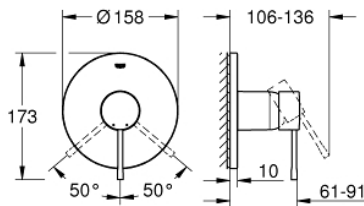

24 057 001 ESSENCE SINGLE-LEVER SHOWER MIXER TRIM

PRODUCT DESCRIPTION

- Colour: Chrome
- set for final installation for
 - GROHE Rapido SmartBox 35 600/35 604
 - GROHE SilkMove 46 mm ceramic cartridge
 - GROHE Long-Life finish
- wall escutcheon with GROHE FastFixation(covered escutcheon- and shaft sealing, covered fixing)
- metal escutcheon, retroactively 6° adjustable
- metal lever
- flow performance: outlet B or C = 30 l/min
- without roughing-in-set

24 057 001 ESSENCE SINGLE-LEVER SHOWER MIXER TRIM

SPARE PARTS, July 2017 – now

1: Lever (Spare part-nr. 46915000)

2: Escutcheon (Spare part-nr. 48428000)

3: Mounting plate (Spare part-nr. 48439000)

4: Shield for cross handle (Spare part-nr. 02693000)

5: Cartridge (Spare part-nr. 46048000)

6: Sealing washer (Spare part-nr. 48360000)

7: Temperature limiter (Spare part-nr. 46308000)*

8: Universal extension set single-lever mixers, 25 mm (Spare part-nr. 14056000

)*

9: Universal extension set single-lever mixers, 50 mm (Spare part-nr. 14057000

)*

* Optional accessories