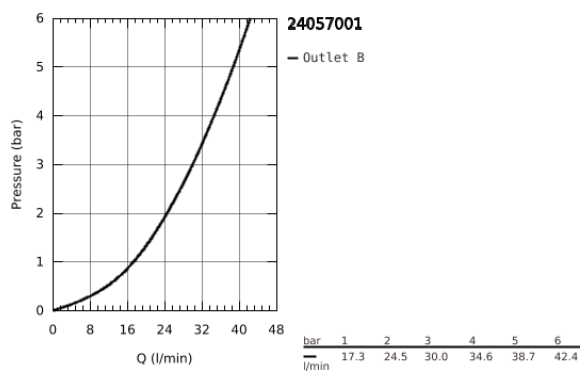

24 057 001 ESSENCE SINGLE-LEVER SHOWER MIXER TRIM

PRODUCT DESCRIPTION

- Colour: Chrome
- set for final installation for
 - GROHE Rapido SmartBox 35 600/35 604
 - GROHE SilkMove 46 mm ceramic cartridge
 - GROHE Long-Life finish
- wall escutcheon with GROHE FastFixation(covered escutcheon- and shaft sealing, covered fixing)
- metal escutcheon, retroactively 6° adjustable
- metal lever
- flow performance: outlet B or C = 30 l/min
- without roughing-in-set

24 057 001 ESSENCE SINGLE-LEVER SHOWER MIXER TRIM

SPARE PARTS, July 2017 – now

1: Lever (Spare part-nr. 46915000)

2: Escutcheon (Spare part-nr. 48428000)

3: Mounting plate (Spare part-nr. 48439000)

4: Shield for cross handle (Spare part-nr. 02693000)