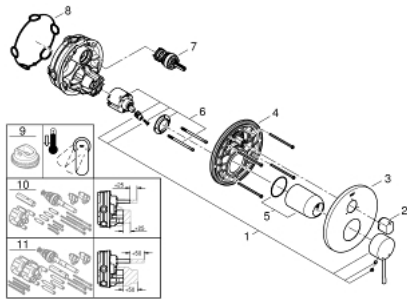

## 24 092 001 ESSENCE SINGLE-LEVER MIXER WITH 3-WAY DIVERTER

### PRODUCT DESCRIPTION

- Colour: Chrome
- set for final installation for
- GROHE Rapido SmartBox 35 600/35 604
- GROHE SilkMove 46 mm ceramic cartridge
- GROHE Long-Life finish
- wall escutcheon with GROHE FastFixation(covered escutcheon- and shaft sealing, covered fixing)
- metal escutcheon, retroactively 6° adjustable
- metal lever
- 3-way diverter
- flow performance:outlet A = 27 l/min,outlet B = 27 l/min,outlet C = 27 l/min
- without roughing-in-set

### SPARE PARTS, January 2018 – now

- 1: Lever (Spare part-nr. 46915000)
  - 2: Diverter knob, round (Spare part-nr. 48447000)
  - 3: Escutcheon (Spare part-nr. 49108000)
  - 4: Mounting plate (Spare part-nr. 49094000)
  - 5: Shield for cross handle (Spare part-nr. 02693000)
  - 6: Cartridge (Spare part-nr. 46048000)
  - 7: Diverter (Spare part-nr. 48448000)
  - 8: Sealing washer (Spare part-nr. 48360000)
  - 9: Temperature limiter (Spare part-nr. 46308000)\*
  - 10: Universal extension set single-lever mixers, 25 mm (Spare part-nr. 14056000)\*
  - 11: Universal extension set single-lever mixers, 50 mm (Spare part-nr. 14057000)\*
- \* Optional accessories