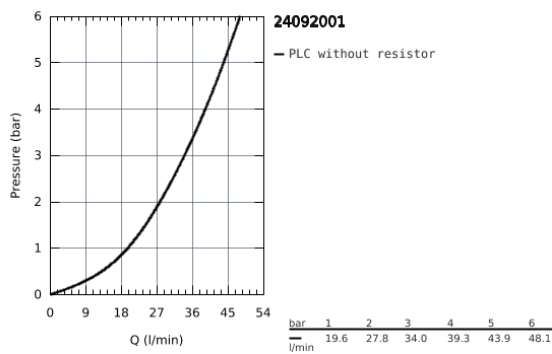

## 24 092 001 ESSENCE SINGLE-LEVER MIXER WITH 3-WAY DIVERTER

### PRODUCT DESCRIPTION

- Colour: Chrome
- set for final installation for
- GROHE Rapido SmartBox 35 600/35 604
- GROHE SilkMove 46 mm ceramic cartridge
- GROHE Long-Life finish
- wall escutcheon with GROHE FastFixation(covered escutcheon- and shaft sealing, covered fixing)
- metal escutcheon, retroactively 6° adjustable
- metal lever
- 3-way diverter
- flow performance:outlet A = 27 l/min,outlet B = 27 l/min,outlet C = 27 l/min
- without roughing-in-set