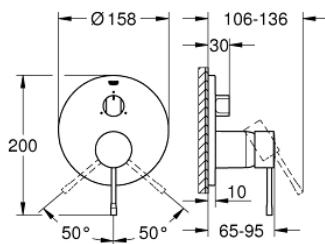

## 24 092 001 ESSENCE SINGLE-LEVER MIXER WITH 3-WAY DIVERTER

### PRODUCT DESCRIPTION

- Colour: Chrome
- set for final installation for
- GROHE Rapido SmartBox 35 600/35 604
- GROHE SilkMove 46 mm ceramic cartridge
- GROHE Long-Life finish
- wall escutcheon with GROHE FastFixation(covered escutcheon- and shaft sealing, covered fixing)
- metal escutcheon, retroactively 6° adjustable
- metal lever
- 3-way diverter
- flow performance:outlet A = 27 l/min,outlet B = 27 l/min,outlet C = 27 l/min
- without roughing-in-set

### SPARE PARTS, January 2018 – now

- 1: Lever (Spare part-nr. 46915000)
  - 2: Diverter knob, round (Spare part-nr. 48447000)
  - 3: Escutcheon (Spare part-nr. 49108000)
  - 4: Mounting plate (Spare part-nr. 49094000)
  - 5: Shield for cross handle (Spare part-nr. 02693000)
  - 6: Cartridge (Spare part-nr. 46048000)
  - 7: Diverter (Spare part-nr. 48448000)
  - 8: Sealing washer (Spare part-nr. 48360000)
  - 9: Temperature limiter (Spare part-nr. 46308000)\*
  - 10: Universal extension set single-lever mixers, 25 mm (Spare part-nr. 14056000)\*
  - 11: Universal extension set single-lever mixers, 50 mm (Spare part-nr. 14057000)\*
- \* Optional accessories