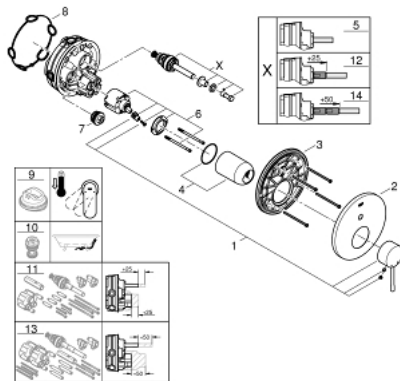

24 058 001 ESSENCE SINGLE-LEVER MIXER WITH 2-WAY DIVERTER

PRODUCT DESCRIPTION

- Colour: Chrome
- set for final installation for
- GROHE Rapido SmartBox 35 600/35 604
- GROHE SilkMove 46 mm ceramic cartridge
- GROHE Long-Life finish
- wall escutcheon with GROHE FastFixation(covered escutcheon- and shaft sealing, covered fixing)
- metal escutcheon, retroactively 6° adjustable
- metal lever
- automatic 2-way diverter
- flow performance: outlet B = 27 l/min, outlet C = 27 l/min
- without roughing-in-set

24 058 001 ESSENCE SINGLE-LEVER MIXER WITH 2-WAY DIVERTER

SPARE PARTS, July 2017 – now

- 1: Lever (Spare part-nr. 46915000)
 - 2: Escutcheon (Spare part-nr. 48429000)
 - 3: Mounting plate (Spare part-nr. 48440000)
 - 4: Shield for cross handle (Spare part-nr. 02693000)
 - 5: Diverter (Spare part-nr. 48442000)
 - 6: Cartridge (Spare part-nr. 46048000)
 - 7: Non-return valve (Spare part-nr. 49085000)
 - 8: Sealing washer (Spare part-nr. 48360000)
 - 9: Temperature limiter (Spare part-nr. 46308000)*
 - 10: Backflow protection combination (DIN-EN1717) (Spare part-nr. 14055000)*
 - 11: Universal extension set single-lever mixers, 25 mm (Spare part-nr. 14056000)*
 - 12: Diverter (Spare part-nr. 48444000)*
 - 13: Universal extension set single-lever mixers, 50 mm (Spare part-nr. 14057000)*
 - 14: Diverter (Spare part-nr. 48445000)*
- * Optional accessories