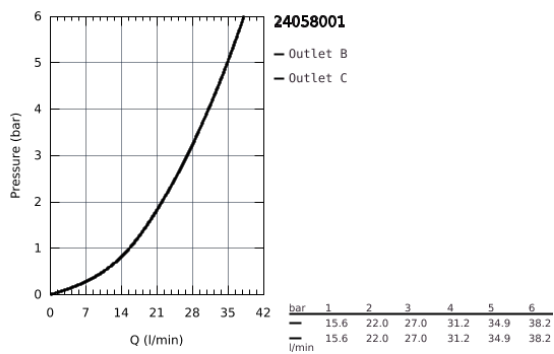

24 058 001 ESSENCE SINGLE-LEVER MIXER WITH 2-WAY DIVERTER

PRODUCT DESCRIPTION

- Colour: Chrome
- set for final installation for
- GROHE Rapido SmartBox 35 600/35 604
- GROHE SilkMove 46 mm ceramic cartridge
- GROHE Long-Life finish
- wall escutcheon with GROHE FastFixation(covered escutcheon- and shaft sealing, covered fixing)
- metal escutcheon, retroactively 6° adjustable
- metal lever
- automatic 2-way diverter
- flow performance: outlet B = 27 l/min, outlet C = 27 l/min
- without roughing-in-set

24 058 001 ESSENCE SINGLE-LEVER MIXER WITH 2-WAY DIVERTER

SPARE PARTS, July 2017 – now

- 1: Lever (Spare part-nr. 46915000)
 - 2: Escutcheon (Spare part-nr. 48429000)
 - 3: Mounting plate (Spare part-nr. 48440000)
 - 4: Shield for cross handle (Spare part-nr. 02693000)
 - 5: Diverter (Spare part-nr. 48442000)
 - 6: Cartridge (Spare part-nr. 46048000)
 - 7: Non-return valve (Spare part-nr. 49085000)
 - 8: Sealing washer (Spare part-nr. 48360000)
 - 9: Temperature limiter (Spare part-nr. 46308000)*
 - 10: Backflow protection combination (DIN-EN1717) (Spare part-nr. 14055000)*
 - 11: Universal extension set single-lever mixers, 25 mm (Spare part-nr. 14056000)*
 - 12: Diverter (Spare part-nr. 48444000)*
 - 13: Universal extension set single-lever mixers, 50 mm (Spare part-nr. 14057000)*
 - 14: Diverter (Spare part-nr. 48445000)*
- * Optional accessories