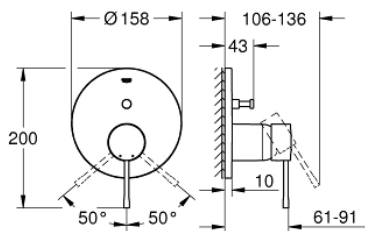

24 058 001 ESSENCE SINGLE-LEVER MIXER WITH 2-WAY DIVERTER

PRODUCT DESCRIPTION

- Colour: Chrome
- set for final installation for
- GROHE Rapido SmartBox 35 600/35 604
- GROHE SilkMove 46 mm ceramic cartridge
- GROHE Long-Life finish
- wall escutcheon with GROHE FastFixation(covered escutcheon- and shaft sealing, covered fixing)
- metal escutcheon, retroactively 6° adjustable
- metal lever
- automatic 2-way diverter
- flow performance: outlet B = 27 l/min, outlet C = 27 l/min
- without roughing-in-set

24 058 001 ESSENCE SINGLE-LEVER MIXER WITH 2-WAY DIVERTER

SPARE PARTS, July 2017 – now

- 1: Lever (Spare part-nr. 46915000)
 - 2: Escutcheon (Spare part-nr. 48429000)
 - 3: Mounting plate (Spare part-nr. 48440000)
 - 4: Shield for cross handle (Spare part-nr. 02693000)
 - 5: Diverter (Spare part-nr. 48442000)
 - 6: Cartridge (Spare part-nr. 46048000)
 - 7: Non-return valve (Spare part-nr. 49085000)
 - 8: Sealing washer (Spare part-nr. 48360000)
 - 9: Temperature limiter (Spare part-nr. 46308000)*
 - 10: Backflow protection combination (DIN-EN1717) (Spare part-nr. 14055000)*
 - 11: Universal extension set single-lever mixers, 25 mm (Spare part-nr. 14056000)*
 - 12: Diverter (Spare part-nr. 48444000)*
 - 13: Universal extension set single-lever mixers, 50 mm (Spare part-nr. 14057000)*
 - 14: Diverter (Spare part-nr. 48445000)*
- * Optional accessories