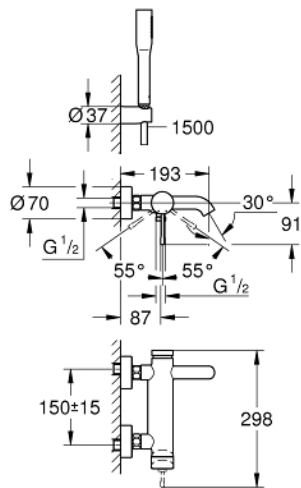

33 628 001 **ESSENCE SINGLE-LEVER BATH/SHOWER MIXER 1/2"**

PRODUCT DESCRIPTION

- Colour: Chrome
- wall mounted
- metal lever
- GROHE SilkMove 35 mm ceramic cartridge
- with temperature limiter
- GROHE Long-Life finish
- automatic diverter: bath/shower
- mousseur
- shower outlet 1/2"
- integrated non-return valve
- S-unions
- protected against backflow
- with shower set
- Consisting of:
 - hand shower Euphoria Cosmopolitan Stick (27 400 000) 6.6 l/min
 - Euphoria Cosmopolitan Stick hand shower 1 spray (27 367)
 - wall shower holder Tempesta 100 Cosmopolitan (27 594 000)
 - Silverflex shower hose 1.500 mm (28 364)

33 628 001 ESSENCE SINGLE-LEVER BATH/SHOWER MIXER 1/2"

SPARE PARTS, August 2013 – now

- 1: Lever (Spare part-nr. 46916000)
- 2: Screw coupling (Spare part-nr. 46460000)
- 3: Cartridge (Spare part-nr. 46374000)
- 4: S-union (Spare part-nr. 12662000)
- 5: Screw joint (Spare part-nr. 45044000)
- 6: Diverter (Spare part-nr. 46920000)
- 7: Non-return valve (Spare part-nr. 08565000)
- 8: Flow restrictor (Spare part-nr. 13926000)
- 9: Strainer (Spare part-nr. 0700200M)
- 10: Extension 3/4", 20 mm (Spare part-nr. 0713000M)*
- 11: Special Spanner (Spare part-nr. 19377000)*