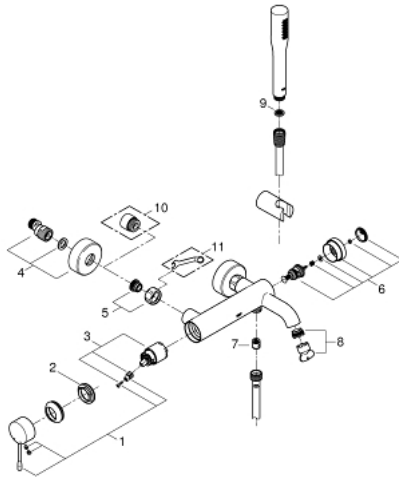

33 628 001 **ESSENCE SINGLE-LEVER BATH/SHOWER MIXER 1/2"**

PRODUCT DESCRIPTION

- Colour: Chrome
- wall mounted
- metal lever
- GROHE SilkMove 35 mm ceramic cartridge
- with temperature limiter
- GROHE Long-Life finish
- automatic diverter: bath/shower
- mousseur
- shower outlet 1/2"
- integrated non-return valve
- S-unions
- protected against backflow
- with shower set
- Consisting of:
 - hand shower Euphoria Cosmopolitan Stick (27 400 000) 6.6 l/min
 - Euphoria Cosmopolitan Stick hand shower 1 spray (27 367)
 - wall shower holder Tempesta 100 Cosmopolitan (27 594 000)
 - Silverflex shower hose 1.500 mm (28 364)

33 628 001 ESSENCE SINGLE-LEVER BATH/SHOWER MIXER 1/2"

SPARE PARTS, August 2013 – now

- 1: Lever (Spare part-nr. 46916000)
- 2: Screw coupling (Spare part-nr. 46460000)
- 3: Cartridge (Spare part-nr. 46374000)
- 4: S-union (Spare part-nr. 12662000)
- 5: Screw joint (Spare part-nr. 45044000)
- 6: Diverter (Spare part-nr. 46920000)
- 7: Non-return valve (Spare part-nr. 08565000)
- 8: Flow restrictor (Spare part-nr. 13926000)
- 9: Strainer (Spare part-nr. 0700200M)
- 10: Extension 3/4", 20 mm (Spare part-nr. 0713000M)*
- 11: Special Spanner (Spare part-nr. 19377000)*