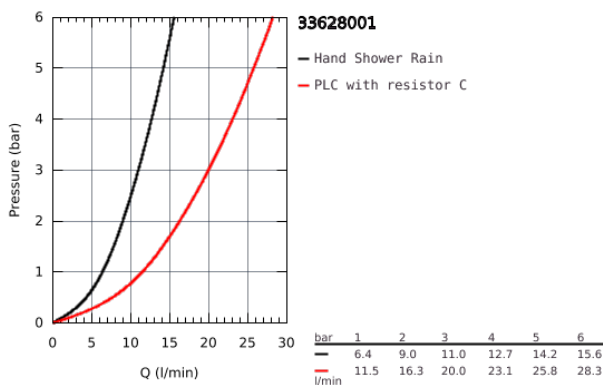

33 628 001 **ESSENCE SINGLE-LEVER BATH/SHOWER MIXER 1/2"**

PRODUCT DESCRIPTION

- Colour: Chrome
- wall mounted
- metal lever
- GROHE SilkMove 35 mm ceramic cartridge
- with temperature limiter
- GROHE Long-Life finish
- automatic diverter: bath/shower
- mousseur
- shower outlet 1/2"
- integrated non-return valve
- S-unions
- protected against backflow
- with shower set
- Consisting of:
 - hand shower Euphoria Cosmopolitan Stick (27 400 000) 6.6 l/min
 - Euphoria Cosmopolitan Stick hand shower 1 spray (27 367)
 - wall shower holder Tempesta 100 Cosmopolitan (27 594 000)
 - Silverflex shower hose 1.500 mm (28 364)

33 628 001 ESSENCE SINGLE-LEVER BATH/SHOWER MIXER 1/2"

SPARE PARTS, August 2013 – now

- 1: Lever (Spare part-nr. 46916000)
- 2: Screw coupling (Spare part-nr. 46460000)
- 3: Cartridge (Spare part-nr. 46374000)
- 4: S-union (Spare part-nr. 12662000)
- 5: Screw joint (Spare part-nr. 45044000)
- 6: Diverter (Spare part-nr. 46920000)
- 7: Non-return valve (Spare part-nr. 08565000)
- 8: Flow restrictor (Spare part-nr. 13926000)
- 9: Strainer (Spare part-nr. 0700200M)
- 10: Extension 3/4", 20 mm (Spare part-nr. 0713000M)*
- 11: Special Spanner (Spare part-nr. 19377000)*