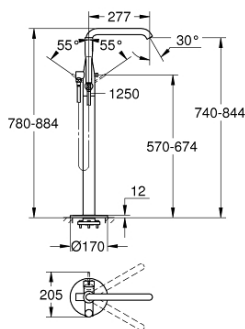

## 23 491 DL1 ESSENCE SINGLE-LEVER BATH MIXER 1/2", FLOOR MOUNTED

### PRODUCT DESCRIPTION

- Colour: brushed warm sunset
- set for final installation for
- 45 984 001
- without roughing-in-set
- GROHE SilkMove 35 mm ceramic cartridge
- with temperature limiter
- GROHE Long-Life finish
- automatic diverter: bath/shower
- swivel spout with mousseur and stop limiter
- projection 277 mm
- integrated non-return valve in the shower outlet 1/2"
- with shower holder
- hand shower (26 465)
- Silverflex shower hose 1250 mm (28 362)
- protected against backflow