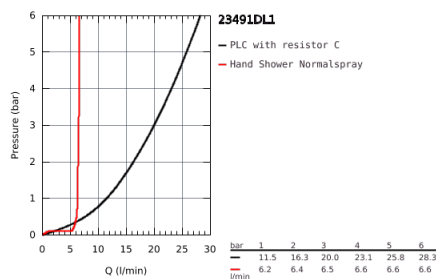

## 23 491 DL1 ESSENCE SINGLE-LEVER BATH MIXER 1/2", FLOOR MOUNTED

### PRODUCT DESCRIPTION

- Colour: brushed warm sunset
- set for final installation for
- 45 984 001
- without roughing-in-set
- GROHE SilkMove 35 mm ceramic cartridge
- with temperature limiter
- GROHE Long-Life finish
- automatic diverter: bath/shower
- swivel spout with mousseur and stop limiter
- projection 277 mm
- integrated non-return valve in the shower outlet 1/2"
- with shower holder
- hand shower (26 465)
- Silverflex shower hose 1250 mm (28 362)
- protected against backflow