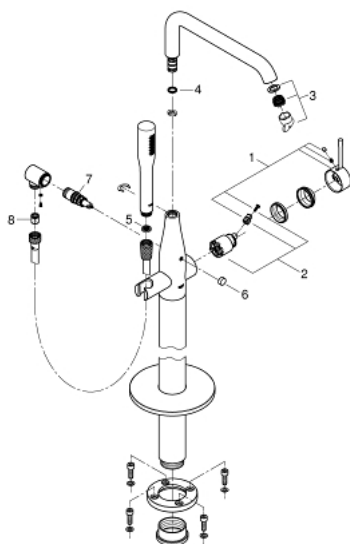

## 23 491 001 ESSENCE SINGLE-LEVER BATH MIXER 1/2", FLOOR MOUNTED

### PRODUCT DESCRIPTION

- Colour: Chrome
- set for final installation for 45 984 001
- without roughing-in-set
- GROHE SilkMove 35 mm ceramic cartridge
- with temperature limiter
- GROHE Long-Life finish
- automatic diverter: bath/shower
- swivel spout with mousseur and stop limiter
- projection 277 mm
- integrated non-return valve in the shower outlet 1/2"
- with shower holder
- for chrome: hand shower 27400000
- Silverflex shower hose 1250 mm (28 362)
- protected against backflow

23 491 001 **ESSENCE SINGLE-LEVER BATH MIXER 1/2", FLOOR MOUNTED**

**SPARE PARTS**, August 2016 – now

- 1: Lever (Spare part-nr. 46916000)
- 2: Cartridge (Spare part-nr. 46374000)
- 3: Flow restrictor (Spare part-nr. 13926000)
- 4: O-Ring Ø13,5 x Ø2,75 (Spare part-nr. 0128500M)
- 5: Strainer (Spare part-nr. 0700200M)
- 6: Diverter knob (Spare part-nr. 64989000)
- 7: Diverter (Spare part-nr. 65655000)
- 8: Non-return valve (Spare part-nr. 08565000)