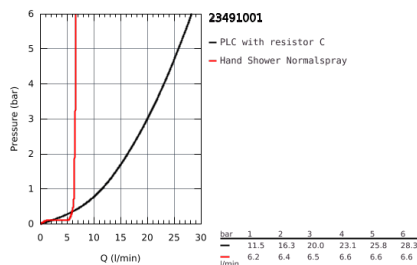

## 23 491 001 ESSENCE SINGLE-LEVER BATH MIXER 1/2", FLOOR MOUNTED

### PRODUCT DESCRIPTION

- Colour: Chrome
- set for final installation for 45 984 001
- without roughing-in-set
- GROHE SilkMove 35 mm ceramic cartridge
- with temperature limiter
- GROHE Long-Life finish
- automatic diverter: bath/shower
- swivel spout with mousseur and stop limiter
- projection 277 mm
- integrated non-return valve in the shower outlet 1/2"
- with shower holder
- for chrome: hand shower 27400000
- Silverflex shower hose 1250 mm (28 362)
- protected against backflow