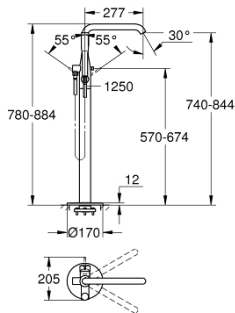

## 23 491 001 ESSENCE SINGLE-LEVER BATH MIXER 1/2", FLOOR MOUNTED

### PRODUCT DESCRIPTION

- Colour: Chrome
- set for final installation for 45 984 001
- without roughing-in-set
- GROHE SilkMove 35 mm ceramic cartridge
- with temperature limiter
- GROHE Long-Life finish
- automatic diverter: bath/shower
- swivel spout with mousseur and stop limiter
- projection 277 mm
- integrated non-return valve in the shower outlet 1/2"
- with shower holder
- for chrome: hand shower 27400000
- Silverflex shower hose 1250 mm (28 362)
- protected against backflow

23 491 001 **ESSENCE SINGLE-LEVER BATH MIXER 1/2", FLOOR MOUNTED**

**SPARE PARTS**, August 2016 – now

- 1: Lever (Spare part-nr. 46916000)
- 2: Cartridge (Spare part-nr. 46374000)
- 3: Flow restrictor (Spare part-nr. 13926000)
- 4: O-Ring Ø13,5 x Ø2,75 (Spare part-nr. 0128500M)
- 5: Strainer (Spare part-nr. 0700200M)
- 6: Diverter knob (Spare part-nr. 64989000)
- 7: Diverter (Spare part-nr. 65655000)
- 8: Non-return valve (Spare part-nr. 08565000)