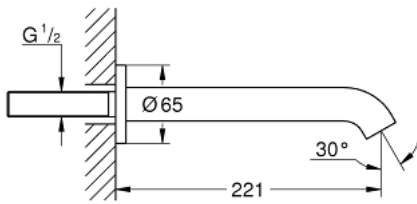

13 449 001 ESSENCE BATH SPOUT

PRODUCT DESCRIPTION

- Colour: chrome
- wall mounted
- mousseur
- male thread 1/2"
- GROHE Long-Life finish
- projection 221 mm

13 449 001 **ESSENCE BATH SPOUT**

SPARE PARTS, August 2020 – now

1: Mousseur (Spare part-nr. 13926000)