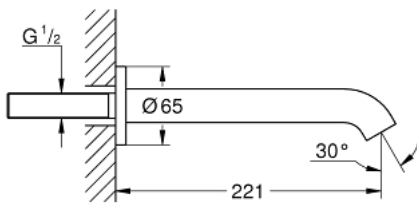

13 449 GN1 ESSENCE BATH SPOUT

PRODUCT DESCRIPTION

- Colour: brushed cool sunrise
- wall mounted
- mousseur
- male thread 1/2"
- projection 221 mm
- GROHE Long-Life finish

13 449 GN1 ESSENCE BATH SPOUT

SPARE PARTS, August 2020 – now

1: Mousseur (Spare part-nr. 13926000)