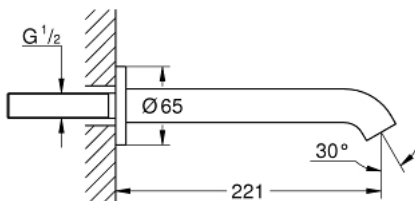

13 449 DL1 ESSENCE BATH SPOUT

PRODUCT DESCRIPTION

- Colour: brushed warm sunset
- wall mounted
- mousseur
- male thread 1/2"
- projection 221 mm
- GROHE Long-Life finish

13 449 DL1 ESSENCE BATH SPOUT

SPARE PARTS, August 2020 – now

1: Mousseur (Spare part-nr. 13926000)