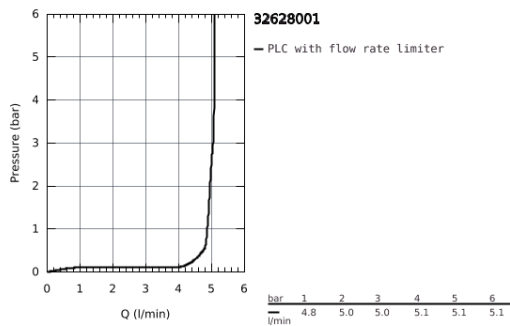

32 628 001 **ESSENCE SINGLE-LEVER BASIN MIXER 1/2"**
L-SIZE

PRODUCT DESCRIPTION

- Colour: Chrome
- monobloc installation
- metal lever
- 28 mm ceramic cartridge with GROHE SilkMove
- with temperature limiter
- GROHE Long-Life finish
- GROHE Water Saving mousseur 5.7 l/min
- GROHE AquaGuide adjustable mousseur
- GROHE FastFixation Plus installation system
- swivel spout with mousseur and stop limiter
- pop-up waste set 1 1/4"
- flexible connection hoses

32 628 001 **ESSENCE SINGLE-LEVER BASIN MIXER 1/2"**
L-SIZE

SPARE PARTS, August 2016 – now

- 1: Lever (Spare part-nr. 46919000)
 - 2: Cartridge (Spare part-nr. 46580000)
 - 3: Swivel tube spout (Spare part-nr. 13374000)
 - 3.1: Spray plate (Spare part-nr. 48270000)
 - 3.2: O-Ring Ø13,5 x Ø2,75 (Spare part-nr. 0128500M)
 - 3.3: Safety ring (Spare part-nr. 4826600M)
 - 4: Pop-up rod (Spare part-nr. 46739000)
 - 5: Shank mounting kit (Spare part-nr. 46645000)
 - 6: Pop-up waste set 1 1/4" (Spare part-nr. 28910000)
 - 6.1: Chrome bath plug (Spare part-nr. 07182000)
 - 6.2: Eccentric rod (Spare part-nr. 07052000)
 - 7: Connection hose (Spare part-nr. 46255000)
 - 8: Mounting wrench (Spare part-nr. 19017000)*
 - 9: Eccentric rod (Spare part-nr. 07341000)*
- * Optional accessories