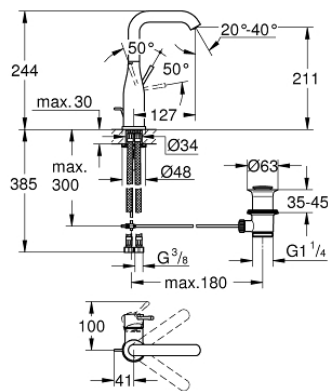

32 628 001 **ESSENCE SINGLE-LEVER BASIN MIXER 1/2"**
L-SIZE

PRODUCT DESCRIPTION

- Colour: Chrome
- monobloc installation
- metal lever
- 28 mm ceramic cartridge with GROHE SilkMove
- with temperature limiter
- GROHE Long-Life finish
- GROHE Water Saving mousseur 5.7 l/min
- GROHE AquaGuide adjustable mousseur
- GROHE FastFixation Plus installation system
- swivel spout with mousseur and stop limiter
- pop-up waste set 1 1/4"
- flexible connection hoses

32 628 001 **ESSENCE SINGLE-LEVER BASIN MIXER 1/2"**
L-SIZE

SPARE PARTS, August 2016 – now

- 1: Lever (Spare part-nr. 46919000)
 - 2: Cartridge (Spare part-nr. 46580000)
 - 3: Swivel tube spout (Spare part-nr. 13374000)
 - 3.1: Spray plate (Spare part-nr. 48270000)
 - 3.2: O-Ring Ø13,5 x Ø2,75 (Spare part-nr. 0128500M)
 - 3.3: Safety ring (Spare part-nr. 4826600M)
 - 4: Pop-up rod (Spare part-nr. 46739000)
 - 5: Shank mounting kit (Spare part-nr. 46645000)
 - 6: Pop-up waste set 1 1/4" (Spare part-nr. 28910000)
 - 6.1: Chrome bath plug (Spare part-nr. 07182000)
 - 6.2: Eccentric rod (Spare part-nr. 07052000)
 - 7: Connection hose (Spare part-nr. 46255000)
 - 8: Mounting wrench (Spare part-nr. 19017000)*
 - 9: Eccentric rod (Spare part-nr. 07341000)*
- * Optional accessories