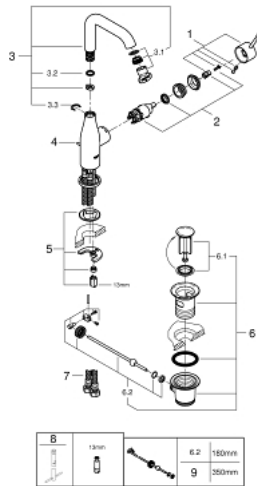

32 628 001 **ESSENCE SINGLE-LEVER BASIN MIXER 1/2"**
L-SIZE

PRODUCT DESCRIPTION

- Colour: Chrome
- monobloc installation
- metal lever
- 28 mm ceramic cartridge with GROHE SilkMove
- with temperature limiter
- GROHE Long-Life finish
- GROHE Water Saving mousseur 5.7 l/min
- GROHE AquaGuide adjustable mousseur
- GROHE FastFixation Plus installation system
- swivel spout with mousseur and stop limiter
- pop-up waste set 1 1/4"
- flexible connection hoses

32 628 001 **ESSENCE SINGLE-LEVER BASIN MIXER 1/2"**
L-SIZE

SPARE PARTS, August 2016 – now

- 1: Lever (Spare part-nr. 46919000)
 - 2: Cartridge (Spare part-nr. 46580000)
 - 3: Swivel tube spout (Spare part-nr. 13374000)
 - 3.1: Spray plate (Spare part-nr. 48270000)
 - 3.2: O-Ring Ø13,5 x Ø2,75 (Spare part-nr. 0128500M)
 - 3.3: Safety ring (Spare part-nr. 4826600M)
 - 4: Pop-up rod (Spare part-nr. 46739000)
 - 5: Shank mounting kit (Spare part-nr. 46645000)
 - 6: Pop-up waste set 1 1/4" (Spare part-nr. 28910000)
 - 6.1: Chrome bath plug (Spare part-nr. 07182000)
 - 6.2: Eccentric rod (Spare part-nr. 07052000)
 - 7: Connection hose (Spare part-nr. 46255000)
 - 8: Mounting wrench (Spare part-nr. 19017000)*
 - 9: Eccentric rod (Spare part-nr. 07341000)*
- * Optional accessories