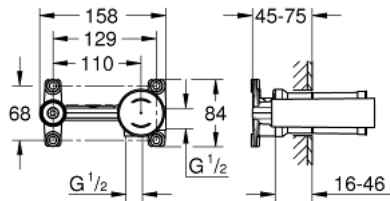

23 571 000 SINGLE-LEVER MIXER 1/2", UNIVERSAL CONCEALED BODY

PRODUCT DESCRIPTION

- for 2 hole basin mixer
- wall installation
- without finishing trim set
- GROHE SilkMove 35 mm ceramic cartridge
- adjustable flow rate limiter
- with temperature limiter
- spout can be positioned on the right or left
- DR-brass
- installation device
- allows for waterproofing of wall construction surrounding the concealed body
- with sealing sleeve

23 571 000 **SINGLE-LEVER MIXER 1/2", UNIVERSAL CONCEALED BODY**

SPARE PARTS, January 2015 – now

1: Cartridge (Spare part-nr. 46374000)

2: Socket Spanner (Spare part-nr. 19332000)*

3: Flush pipe extension (Spare part-nr. 46943000)*