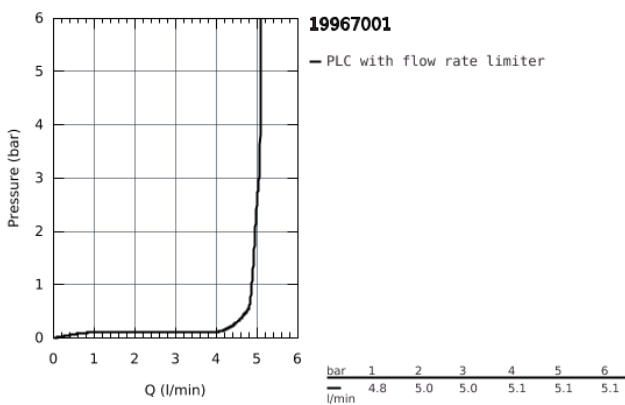

19 967 001 **ESSENCE 2-HOLE BASIN MIXER**
L-SIZE

PRODUCT DESCRIPTION

- Colour: Chrome
- wall mounted
- set for final installation for
- 23 571 000
- without concealed body
- metal escutcheon
- metal lever
- GROHE Long-Life finish
- GROHE Water Saving mousseur 5.7 l/min
- GROHE AquaGuide adjustable mousseur
- centre distance 110 mm
- projection 230 mm

19 967 001 **ESSENCE 2-HOLE BASIN MIXER**
L-SIZE

SPARE PARTS, September 2020 – now

- 1: Lever (Spare part-nr. 46916000)
 - 2: Flow restrictor (Spare part-nr. 48480000)
 - 3: Screw (Spare part-nr. 43094000)
 - 4: Flush pipe extension (Spare part-nr. 46943000)*
- * Optional accessories