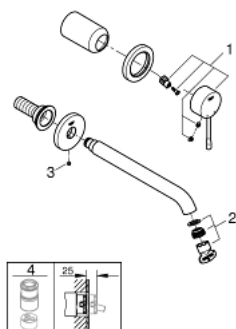

19 967 001 **ESSENCE 2-HOLE BASIN MIXER**
L-SIZE

PRODUCT DESCRIPTION

- Colour: Chrome
- wall mounted
- set for final installation for
- 23 571 000
- without concealed body
- metal escutcheon
- metal lever
- GROHE Long-Life finish
- GROHE Water Saving mousseur 5.7 l/min
- GROHE AquaGuide adjustable mousseur
- centre distance 110 mm
- projection 230 mm

19 967 001 **ESSENCE 2-HOLE BASIN MIXER**
L-SIZE

SPARE PARTS, September 2020 – now

- 1: Lever (Spare part-nr. 46916000)
 - 2: Flow restrictor (Spare part-nr. 48480000)
 - 3: Screw (Spare part-nr. 43094000)
 - 4: Flush pipe extension (Spare part-nr. 46943000)*
- * Optional accessories