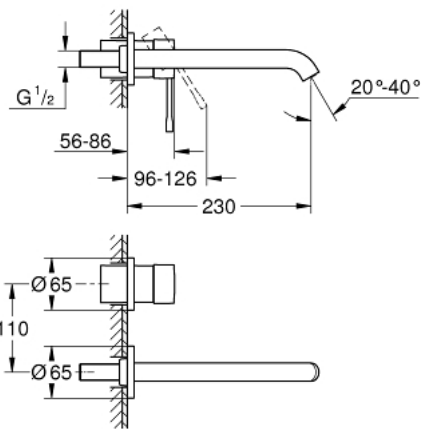

19 967 001 **ESSENCE 2-HOLE BASIN MIXER**
L-SIZE

PRODUCT DESCRIPTION

- Colour: Chrome
- wall mounted
- set for final installation for
- 23 571 000
- without concealed body
- metal escutcheon
- metal lever
- GROHE Long-Life finish
- GROHE Water Saving mousseur 5.7 l/min
- GROHE AquaGuide adjustable mousseur
- centre distance 110 mm
- projection 230 mm

19 967 001 **ESSENCE 2-HOLE BASIN MIXER**
L-SIZE

SPARE PARTS, September 2020 – now

- 1: Lever (Spare part-nr. 46916000)
 - 2: Flow restrictor (Spare part-nr. 48480000)
 - 3: Screw (Spare part-nr. 43094000)
 - 4: Flush pipe extension (Spare part-nr. 46943000)*
- * Optional accessories