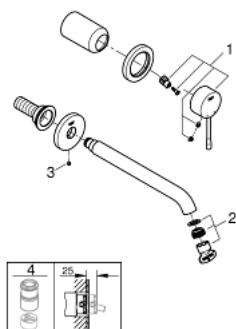

19 967 GN1 ESSENCE 2-HOLE BASIN MIXER L-SIZE

PRODUCT DESCRIPTION

- Colour: brushed cool sunrise
- wall mounted
- set for final installation for
- 23 571 000
- without concealed body
- metal escutcheon
- metal lever
- GROHE Long-Life finish
- GROHE Water Saving mousseur 5.7 l/min
- GROHE AquaGuide adjustable mousseur
- centre distance 110 mm
- projection 230 mm

19 967 GN1 ESSENCE 2-HOLE BASIN MIXER L-SIZE

19 967 GN1 ESSENCE 2-HOLE BASIN MIXER L-SIZE

SPARE PARTS, September 2020 – now

- 1: lever (Spare part-nr. 46916GN0)
- 2: Flow restrictor (Spare part-nr. 48480000)
- 3: Screw (Spare part-nr. 43094000)
- 4: Flush pipe extension (Spare part-nr. 46943000)*