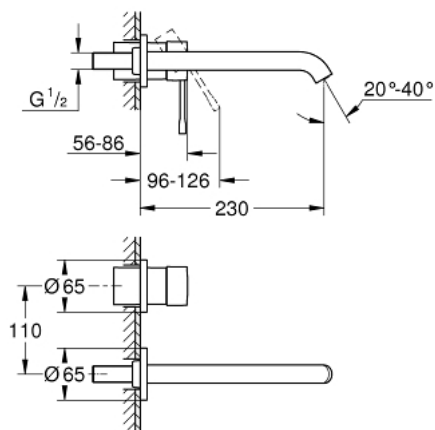

19 967 GN1 ESSENCE 2-HOLE BASIN MIXER L-SIZE

PRODUCT DESCRIPTION

- Colour: brushed cool sunrise
- wall mounted
- set for final installation for
- 23 571 000
- without concealed body
- metal escutcheon
- metal lever
- GROHE Long-Life finish
- GROHE Water Saving mousseur 5.7 l/min
- GROHE AquaGuide adjustable mousseur
- centre distance 110 mm
- projection 230 mm

19 967 GN1 ESSENCE 2-HOLE BASIN MIXER L-SIZE

19 967 GN1 ESSENCE 2-HOLE BASIN MIXER L-SIZE

SPARE PARTS, September 2020 – now

- 1: lever (Spare part-nr. 46916GN0)
- 2: Flow restrictor (Spare part-nr. 48480000)
- 3: Screw (Spare part-nr. 43094000)
- 4: Flush pipe extension (Spare part-nr. 46943000)*