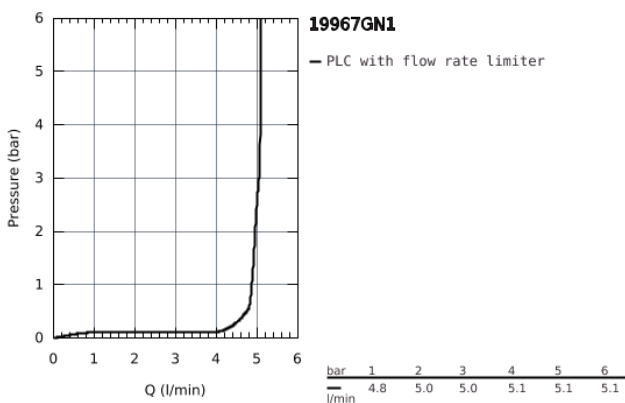

19 967 GN1 ESSENCE 2-HOLE BASIN MIXER L-SIZE

PRODUCT DESCRIPTION

- Colour: brushed cool sunrise
- wall mounted
- set for final installation for
- 23 571 000
- without concealed body
- metal escutcheon
- metal lever
- GROHE Long-Life finish
- GROHE Water Saving mousseur 5.7 l/min
- GROHE AquaGuide adjustable mousseur
- centre distance 110 mm
- projection 230 mm

19 967 GN1 ESSENCE 2-HOLE BASIN MIXER L-SIZE

19 967 GN1 ESSENCE 2-HOLE BASIN MIXER L-SIZE

SPARE PARTS, September 2020 – now

- 1: lever (Spare part-nr. 46916GN0)
- 2: Flow restrictor (Spare part-nr. 48480000)
- 3: Screw (Spare part-nr. 43094000)
- 4: Flush pipe extension (Spare part-nr. 46943000)*