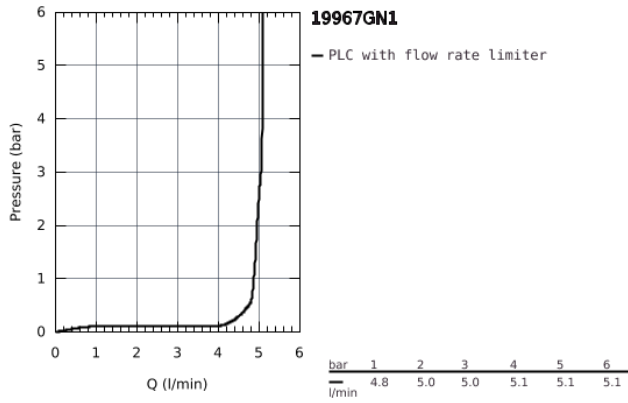

19 967 GN1 ESSENCE 2-HOLE BASIN MIXER L-SIZE

PRODUCT DESCRIPTION

- Colour: brushed cool sunrise
- wall mounted
- set for final installation for
- 23 571 000
- without concealed body
- metal escutcheon
- metal lever
- GROHE Long-Life finish
- GROHE Water Saving mousseur 5.7 l/min
- GROHE AquaGuide adjustable mousseur
- centre distance 110 mm
- projection 230 mm

19 967 GN1 ESSENCE 2-HOLE BASIN MIXER L-SIZE

19 967 GN1 ESSENCE 2-HOLE BASIN MIXER L-SIZE

SPARE PARTS, September 2020 – now

- 1: lever (Spare part-nr. 46916GN0)
- 2: Flow restrictor (Spare part-nr. 48480000)
- 3: Screw (Spare part-nr. 43094000)
- 4: Flush pipe extension (Spare part-nr. 46943000)*