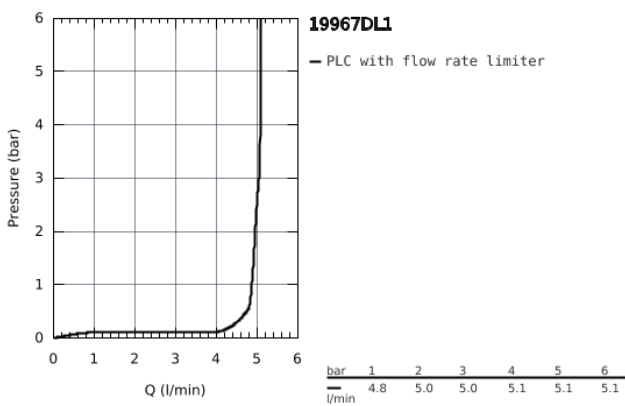

19 967 DL1 ESSENCE 2-HOLE BASIN MIXER L-SIZE

PRODUCT DESCRIPTION

- Colour: brushed warm sunset
- wall mounted
- set for final installation for
- 23 571 000
- without concealed body
- metal escutcheon
- metal lever
- GROHE Long-Life finish
- GROHE Water Saving mousseur 5.7 l/min
- GROHE AquaGuide adjustable mousseur
- centre distance 110 mm
- projection 230 mm

19 967 DL1 ESSENCE 2-HOLE BASIN MIXER L-SIZE

19 967 DL1 ESSENCE 2-HOLE BASIN MIXER L-SIZE

SPARE PARTS, September 2020 – now

1: lever (Spare part-nr. 46916DL0)

2: Flow restrictor (Spare part-nr. 48480000)

3: Screw (Spare part-nr. 43094000)