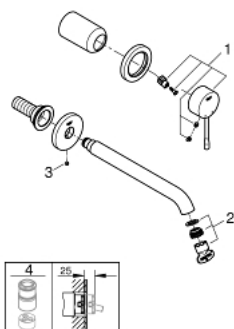

19 967 DL1 ESSENCE 2-HOLE BASIN MIXER L-SIZE

PRODUCT DESCRIPTION

- Colour: brushed warm sunset
- wall mounted
- set for final installation for
- 23 571 000
- without concealed body
- metal escutcheon
- metal lever
- GROHE Long-Life finish
- GROHE Water Saving mousseur 5.7 l/min
- GROHE AquaGuide adjustable mousseur
- centre distance 110 mm
- projection 230 mm

19 967 DL1 ESSENCE 2-HOLE BASIN MIXER L-SIZE

19 967 DL1 ESSENCE 2-HOLE BASIN MIXER L-SIZE

SPARE PARTS, September 2020 – now

1: lever (Spare part-nr. 46916DL0)

2: Flow restrictor (Spare part-nr. 48480000)

3: Screw (Spare part-nr. 43094000)

4: Flush pipe extension (Spare part-nr. 46943000)*

* Optional accessories