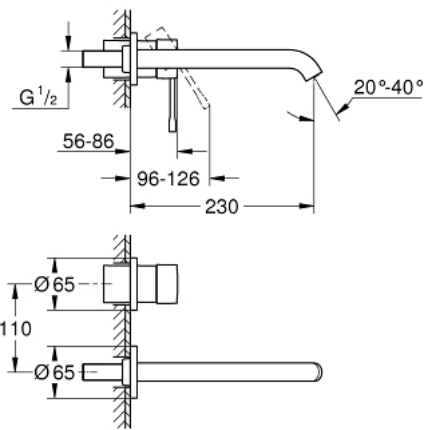

19 967 DL1 ESSENCE 2-HOLE BASIN MIXER L-SIZE

PRODUCT DESCRIPTION

- Colour: brushed warm sunset
- wall mounted
- set for final installation for
- 23 571 000
- without concealed body
- metal escutcheon
- metal lever
- GROHE Long-Life finish
- GROHE Water Saving mousseur 5.7 l/min
- GROHE AquaGuide adjustable mousseur
- centre distance 110 mm
- projection 230 mm

19 967 DL1 ESSENCE 2-HOLE BASIN MIXER L-SIZE

19 967 DL1 ESSENCE 2-HOLE BASIN MIXER L-SIZE

SPARE PARTS, September 2020 – now

1: lever (Spare part-nr. 46916DL0)

2: Flow restrictor (Spare part-nr. 48480000)

3: Screw (Spare part-nr. 43094000)

4: Flush pipe extension (Spare part-nr. 46943000)*

* Optional accessories