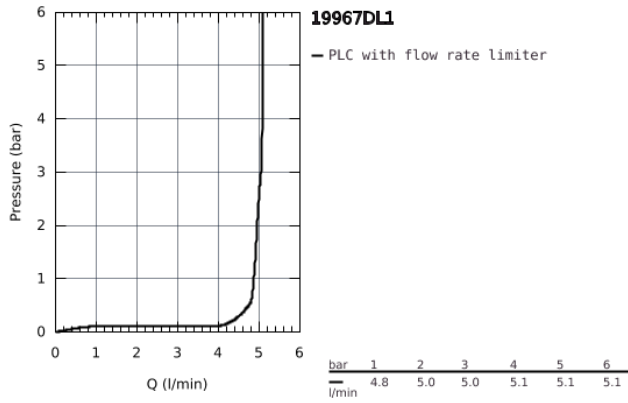

19 967 DL1 ESSENCE 2-HOLE BASIN MIXER L-SIZE

PRODUCT DESCRIPTION

- Colour: brushed warm sunset
- wall mounted
- set for final installation for
- 23 571 000
- without concealed body
- metal escutcheon
- metal lever
- GROHE Long-Life finish
- GROHE Water Saving mousseur 5.7 l/min
- GROHE AquaGuide adjustable mousseur
- centre distance 110 mm
- projection 230 mm

19 967 DL1 ESSENCE 2-HOLE BASIN MIXER L-SIZE

19 967 DL1 ESSENCE 2-HOLE BASIN MIXER L-SIZE

SPARE PARTS, September 2020 – now

1: lever (Spare part-nr. 46916DL0)

2: Flow restrictor (Spare part-nr. 48480000)

3: Screw (Spare part-nr. 43094000)