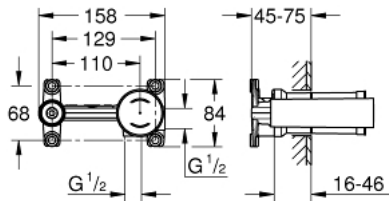

23 571 000 SINGLE-LEVER MIXER 1/2", UNIVERSAL CONCEALED BODY

PRODUCT DESCRIPTION

- for 2-hole basin mixers
- wall installation
- without finishing trim set
- GROHE SilkMove 35 mm ceramic cartridge
- adjustable flow rate limiter
- with temperature limiter
- spout can be positioned on the right or left
- DR-brass
- installation device
- allows for waterproofing of wall construction surrounding the concealed body
- with sealing sleeve

23 571 000 SINGLE-LEVER MIXER 1/2", UNIVERSAL CONCEALED BODY

SPARE PARTS, January 2015 – now

1: Cartridge (Order-nr. 46374000)

2: Socket spanner (Order-nr. 19332000)*

3: Extension (Order-nr. 46943000)*

* Optional accessories