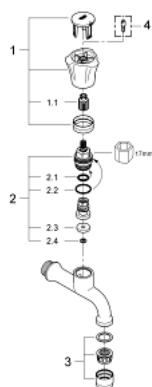

30 098 001 **COSTA L BIBTAP 1/2"**

**PRODUCT DESCRIPTION**

- wall mounted
- metal handle
- heat-insulated
- screwable
- marking: blue (cold)
- **GROHE StarLight** finish
- mousseur
- Longlife-headparts

30 098 001 **COSTA L BIBTAP 1/2"**

**SPARE PARTS**, June 2007 – now

1: Handle Costa L (Order-nr. 45994000)

1.1: Snap insert (Order-nr. 0538600M)

2: Headpart 1/2" (Order-nr. 07146000)

2.1: O-Ring  $\varnothing 6 \times \varnothing 2$  (Order-nr. 0128300M)

2.2: O-Ring  $\varnothing 18,2 \times \varnothing 1,7$  (Order-nr. 0392400M)

2.3: Sealing washer (Order-nr. 0529100M)

3: Flow restrictor (Order-nr. 13928000)

4: Screw for Costa/Avina products (Order-nr. 48013000)\*