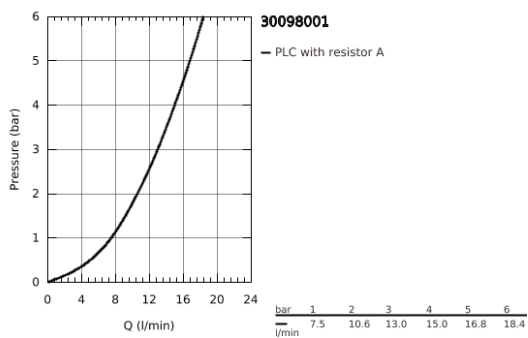

30 098 001 **COSTA L BIBTAP 1/2"**

**PRODUCT DESCRIPTION**

- wall mounted
- metal handle
- heat-insulated
- screwable
- marking: blue (cold)
- **GROHE StarLight** finish
- mousseur
- Longlife-headparts

30 098 001 **COSTA L BIBTAP 1/2"**

**SPARE PARTS**, June 2007 – now

1: Handle Costa L (Order-nr. 45994000)

1.1: Snap insert (Order-nr. 0538600M)

2: Headpart 1/2" (Order-nr. 07146000)

2.1: O-Ring  $\varnothing 6 \times \varnothing 2$  (Order-nr. 0128300M)

2.2: O-Ring  $\varnothing 18,2 \times \varnothing 1,7$  (Order-nr. 0392400M)

2.3: Sealing washer (Order-nr. 0529100M)

3: Flow restrictor (Order-nr. 13928000)

4: Screw for Costa/Avina products (Order-nr. 48013000)\*