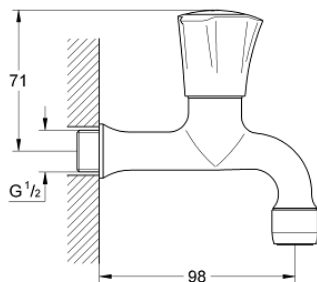

30 098 001 **COSTA L BIBTAP 1/2"**

**PRODUCT DESCRIPTION**

- wall mounted
- metal handle
- heat-insulated
- screwable
- marking: blue (cold)
- **GROHE StarLight** finish
- mousseur
- Longlife-headparts

30 098 001 **COSTA L BIBTAP 1/2"**

**SPARE PARTS**, June 2007 – now

1: Handle Costa L (Order-nr. 45994000)

1.1: Snap insert (Order-nr. 0538600M)

2: Headpart 1/2" (Order-nr. 07146000)

2.1: O-Ring  $\varnothing 6 \times \varnothing 2$  (Order-nr. 0128300M)

2.2: O-Ring  $\varnothing 18,2 \times \varnothing 1,7$  (Order-nr. 0392400M)

2.3: Sealing washer (Order-nr. 0529100M)

3: Flow restrictor (Order-nr. 13928000)

4: Screw for Costa/Avina products (Order-nr. 48013000)\*