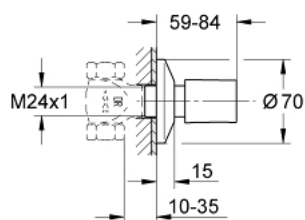

19 917 000 BAUCOSMOPOLITAN NEUTRAL CONCEALED VALVE EXPOSED PART

PRODUCT DESCRIPTION

- for GROHE concealed valves, 1/2", 3/4", 1"
- without concealed body
- adjustable installation depth
- 10 - 35 mm
- metal handle
- sliding escutcheon
- chrome finish

19 917 000 **BAUCOSMOPOLITAN NEUTRAL CONCEALED VALVE EXPOSED PART**

SPARE PARTS

- 1: Snap insert (Order-nr. 0538600M)
- 2: Sleeve 1/2" (Order-nr. 06688000)
- 3: Extension for spindle (Order-nr. 45201000)
- 3.1: Clip (Order-nr. 0256900M)
- 4: Escutcheon (Order-nr. 06386000)