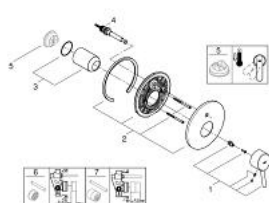

19 346 001 **CONCETTO SINGLE-LEVER BATH/SHOWER MIXER TRIM**

PRODUCT DESCRIPTION

- set for final installation for
- 33 961 000, 33 963 000, 33 965 000
- without concealed body
- metal lever
- GROHE StarLight chrome finish
- automatic diverter: bath/shower
- escutcheon- and shaft-sealing
- wall escutcheon
- covered coupling

19 346 001 **CONCETTO SINGLE-LEVER BATH/SHOWER MIXER TRIM**

SPARE PARTS, December 2015 – now

- 1: Lever (Order-nr. 46723000)
- 2: Escutcheon (Order-nr. 46905000)
- 3: Shield for cross handle (Order-nr. 06874000)
- 4: Diverter (Order-nr. 46737000)
- 5: Temperature limiter (Order-nr. 46375000)*
- 6: Extension set (Order-nr. 46191000)*
- 7: Extension set (Order-nr. 46343000)*