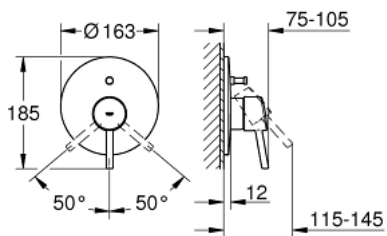

19 346 001 **CONCETTO SINGLE-LEVER BATH/SHOWER MIXER TRIM**

PRODUCT DESCRIPTION

- set for final installation for
- 33 961 000, 33 963 000, 33 965 000
- without concealed body
- metal lever
- GROHE StarLight chrome finish
- automatic diverter: bath/shower
- escutcheon- and shaft-sealing
- wall escutcheon
- covered coupling

19 346 001 **CONCETTO SINGLE-LEVER BATH/SHOWER MIXER TRIM**

SPARE PARTS, December 2015 – now

- 1: Lever (Order-nr. 46723000)
- 2: Escutcheon (Order-nr. 46905000)
- 3: Shield for cross handle (Order-nr. 06874000)
- 4: Diverter (Order-nr. 46737000)
- 5: Temperature limiter (Order-nr. 46375000)*
- 6: Extension set (Order-nr. 46191000)*
- 7: Extension set (Order-nr. 46343000)*