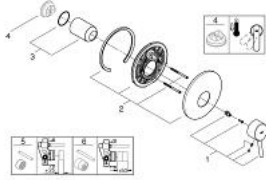

19 345 001 **CONCETTO SINGLE-LEVER SHOWER MIXER TRIM**

PRODUCT DESCRIPTION

- set for final installation for
- 33 961 000, 33 962 000, 33 963 000, 33 964 000, 33 965 000, 33 966 000, 35 501 000
- without concealed body
- metal lever
- GROHE StarLight chrome finish
- escutcheon- and shaft-sealing
- wall escutcheon
- covered fixing

19 345 001 **CONCETTO SINGLE-LEVER SHOWER MIXER TRIM**

SPARE PARTS, December 2015 – now

- 1: Lever (Order-nr. 46723000)
- 2: Escutcheon (Order-nr. 46904000)
- 3: Shield for cross handle (Order-nr. 06874000)
- 4: Temperature limiter (Order-nr. 46375000)*
- 5: Extension set (Order-nr. 46191000)*
- 6: Extension set (Order-nr. 46343000)*