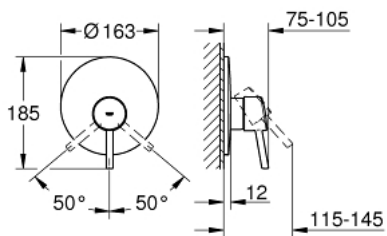

19 345 001 **CONCETTO SINGLE-LEVER SHOWER MIXER TRIM**

PRODUCT DESCRIPTION

- set for final installation for
- 33 961 000, 33 962 000, 33 963 000, 33 964 000, 33 965 000, 33 966 000, 35 501 000
- without concealed body
- metal lever
- GROHE StarLight chrome finish
- escutcheon- and shaft-sealing
- wall escutcheon
- covered fixing

19 345 001 **CONCETTO SINGLE-LEVER SHOWER MIXER TRIM**

SPARE PARTS, December 2015 – now

- 1: Lever (Order-nr. 46723000)
- 2: Escutcheon (Order-nr. 46904000)
- 3: Shield for cross handle (Order-nr. 06874000)
- 4: Temperature limiter (Order-nr. 46375000)*
- 5: Extension set (Order-nr. 46191000)*
- 6: Extension set (Order-nr. 46343000)*