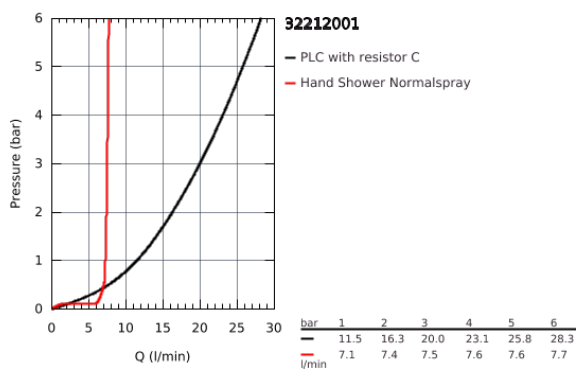

32 212 001 **CONCETTO SINGLE-LEVER BATH/SHOWER MIXER 1/2"**

PRODUCT DESCRIPTION

- wall mounted
- metal lever
- **GROHE SilkMove** 46 mm ceramic cartridge
- **GROHE StarLight** chrome finish
- adjustable flow rate limiter
- automatic diverter: bath/shower
- mousseur
- integrated non-return valve
in the shower outlet 1/2"
- S-unions
- protected against backflow
- optional temperature limiter (46 308 000)
- with shower set
- Consisting of:
 - Euphoria Cosmopolitan hand shower (27 400)
 - wall shower holder (27 056)
 - Relexaflex hose 1500 mm 1/2" x 1/2" (28 151)

32 212 001 **CONCETTO SINGLE-LEVER BATH/SHOWER MIXER 1/2"**

SPARE PARTS

- 1: Lever (Order-nr. 46723000)
 - 2: Shield for cross handle (Order-nr. 46578000)
 - 3: Cartridge (Order-nr. 46048000)
 - 4: Flow restrictor (Order-nr. 13952000)
 - 5: Diverter knob (Order-nr. 64309000)
 - 6: Diverter (Order-nr. 65655000)
 - 7: Non-return valve (Order-nr. 08565000)
 - 8: Screw joint (Order-nr. 45044000)
 - 9: S-union (Order-nr. 12662000)
 - 10: Strainer (Order-nr. 0700200M)
 - 11: Temperature limiter (Order-nr. 46375000)*
 - 12: Special Spanner (Order-nr. 19377000)*
 - 13: Extension 3/4", 20 mm (Order-nr. 0713000M)*
- * Optional accessories